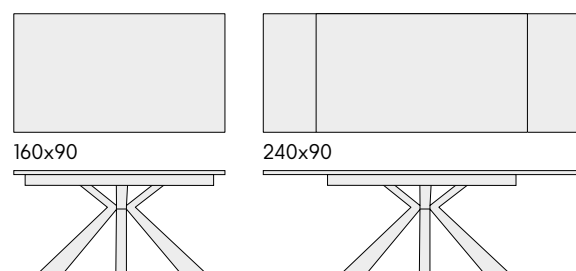

particolare piano finitura bianco statuario.
detailed top in statuary white finishing.

articolo **1927**
tavolo allungabile con base in metallo colore antracite e piano finitura bianco statuario 2 allunghe laterali cm. 40.
extendable table with metal base anthracite color and statuary white finish top 2 side extensions cm. 40.
cm. l. 160 p. 90 h. 76 colli 2 - m³ 0,42
aperto. open. 240 x 90