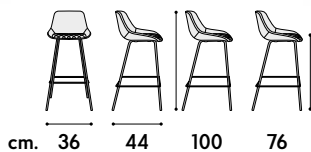

non impilabile. imballo 2 pz.
colli 1 - m³ cartone 0,24
*not stackable. packing 2 pcs.
packages 1 - m³ cardboard 0,24*

articolo **03**
 sedia struttura in metallo
 imbottita in ecopelle marrone.
*chair with metal frame upholstered
 in brown eco-leather.*

articolo **04**
 sedia struttura in metallo
 imbottita in ecopelle antracite.
*chair with metal frame upholstered
 in anthracite eco-leather.*

articolo **06**
 sedia struttura in metallo
 imbottita in ecopelle marrone.
*chair metal frame upholstered
 in brown eco-leather.*

non impilabile. imballo 2 pz.
 colli 1 - m³ cartone 0,20
*not stackable. packing 2 pcs.
 packages 1 - m³ cardboard 0,20*

articolo **07**
 sedia struttura in metallo
 imbottita in ecopelle antracite.
*chair metal frame upholstered
 in anthracite eco-leather.*