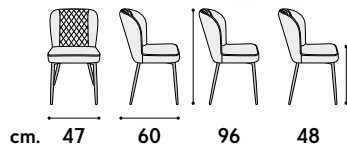

articolo **1946**
sedia struttura in metallo
imbottita in velluto beige.
*chair with metal structure
upholstered in beige velvet.*

articolo **1959**
 sedia struttura in metallo
 imbottita in velluto beige.
*chair with metal structure
 upholstered in beige velvet.*

articolo **1961**
 sedia struttura in metallo
 imbottita in velluto grigio.
*chair with metal structure
 upholstered in gray velvet.*

articolo **1960**
 sedia struttura in metallo
 imbottita in velluto tortora.
*chair with metal structure
 upholstered in taupe velvet.*

articolo **1958**
 sedia struttura in metallo
 imbottita in velluto verde.
*chair with metal structure
 upholstered in green velvet.*

articolo **1914**
 sedia struttura in metallo
 imbottita in velluto grigio.
*chair with metal structure
 upholstered in gray velvet.*