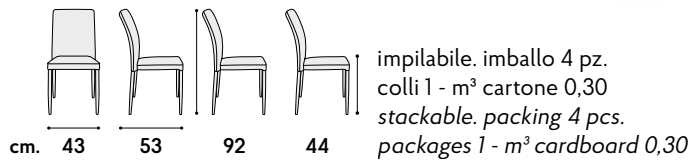

articolo **713**
sedia struttura in metallo
imbottita in ecopelle antracite.
*chair with metal structure
upholstered in anthracite eco-leather.*