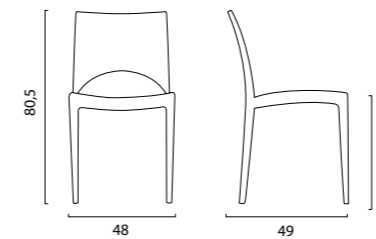

DIMENSIONI | DIMENSIONS (cm)