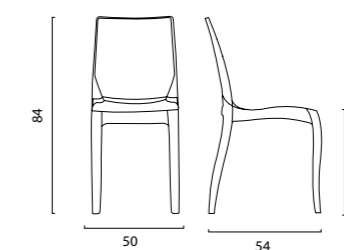

DIMENSIONI | DIMENSIONS (cm)

IMPILABILE | STACKABLE

LOGISTICA | LOGISTIC

		PESO WEIGHT (kg)
PZ. PALLET PCS. PALLET	20	4,2
MISURE PALLET PALLET DIM. (cm)	113 x 60 x 218 h	
PZ. BILICO PCS. TRUCK	1.160	
PZ. 40' CTR PCS. 40' CTN	920	

DIMENSIONI | DIMENSIONS (cm)

IMPILABILE | STACKABLE

LOGISTICA | LOGISTIC

		PESO WEIGHT (kg)
PZ. PALLET PCS. PALLET	18	3,6
MISURE PALLET PALLET DIM. (cm)	105 x 50 x 198 h	
PZ. BILICO PCS. TRUCK	1.260	
PZ. 40' CTR PCS. 40' CTN	1.080	