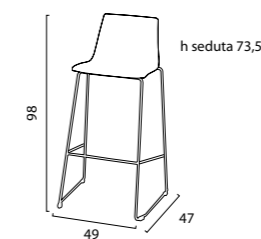

DIMENSIONI | DIMENSIONS (cm)

LOGISTICA | LOGISTIC

		PESO | WEIGHT (kg)
PZ. CARTONE | PCS. BOX	4	6,1
CARTONI PALLET | CARTON BOXES PALLET	10	
DIM. CARTONE | BOX SIZE (cm)	57 x 52 x 77 h	
PZ. PALLET | PCS. PALLET	40	
MISURE PALLET | PALLET DIM. (cm)	104 x 120 x 221 h	
PZ. BILICO | PCS. TRUCK	1.040	
PZ. 40' CTR | PCS. 40' CTN	840