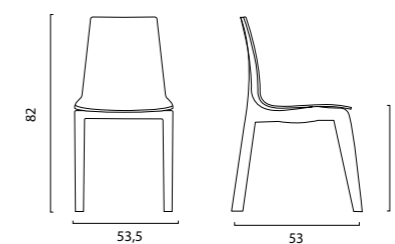

DIMENSIONI | DIMENSIONS (cm)

LOGISTICA | LOGISTIC

		PESO | WEIGHT (kg)
CARTONI PALLET | CARTON BOXES PALLET	4	6,10
N. CARTONI PALLET | N. BOXES PALLET	8	
DIM. CARTONE | BOX SIZE (cm)	59 x 55,5 x 50 h	
PZ. PALLET | PCS. PALLET	32	
MISURE PALLET | PALLET DIM. (cm)	120 x 111 x 117 h	
PZ. BILICO | PCS. TRUCK	1.536	
PZ. 40' CTR | PCS. 40' CTN	1.280