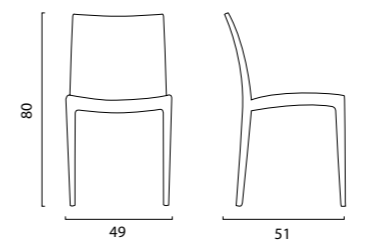

DIMENSIONI | DIMENSIONS (cm)

IMPILABILE | STACKABLE

LOGISTICA | LOGISTIC

	PESO | WEIGHT (kg)
PZ. PALLET | PCS. PALLET	24
MISURE PALLET | PALLET DIM. (cm)	90 x 48 x 224 h
PZ. BILICO | PCS. TRUCK	1.680
PZ. 40' CTR | PCS. 40' CTN	1.440
	3,2