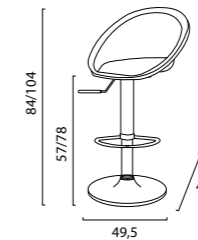

DIMENSIONI | DIMENSIONS (cm)

LOGISTICA | LOGISTIC

		PESO | WEIGHT (kg)
PZ. CARTONE | PCS. BOX	1	7,6
DIM. CARTONE | BOX SIZE (cm)	50,5 x 41 x 50,5 h	
PZ. PALLET | PCS. PALLET	16	
MISURE PALLET | PALLET DIM. (cm)	120 x 81 x 217 h	
PZ. BILICO | PCS. TRUCK	512	
PZ. 40' CTR | PCS. 40' CTN	384