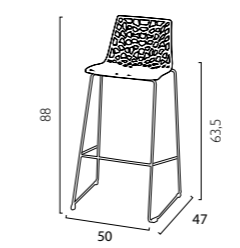

DIMENSIONI | DIMENSIONS (cm)

LOGISTICA | LOGISTIC

		PESO | WEIGHT (kg)
PZ. CARTONE | PCS. BOX	4	HIGHMOPP | HIGHMOPP : 5,7
CARTONI PALLET | CARTON BOXES PALLET	10	
DIM. CARTONE | BOX SIZE (cm)	57 x 52 x 77 h	
PZ. PALLET | PCS. PALLET	40	
MISURE PALLET | PALLET DIM. (cm)	104 x 120 x 221 h	
PZ. BILICO | PCS. TRUCK	1.040	
PZ. 40' CTR | PCS. 40' CTN	840