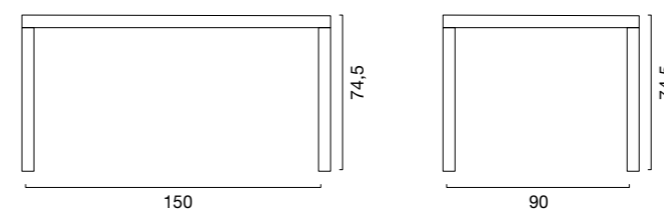

DIMENSIONI | DIMENSIONS (cm)

LOGISTICA | LOGISTIC

		PESO | WEIGHT (kg)
PZ. PALLET | PCS. PALLET	13	15,3
MISURE PALLET | PALLET DIM. (cm)	150 x 90 x 116 h	
PZ. BILICO | PCS. TRUCK	624	
PZ. 40' CTR | PCS. 40' CTN	416