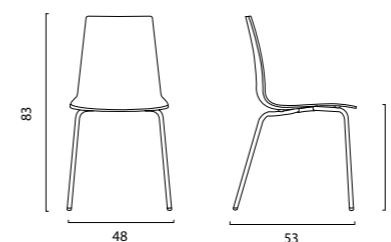

DIMENSIONI | DIMENSIONS (cm)