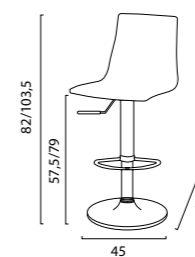

DIMENSIONI | DIMENSIONS (cm)

LOGISTICA | LOGISTIC

		PESO | WEIGHT (kg)
PZ. CARTONE | PCS. BOX	1	6,8
DIM. CARTONE | BOX SIZE (cm)	60 x 40 x 28,5 h	
PZ. PALLET | PCS. PALLET	16	
MISURE PALLET | PALLET DIM. (cm)	120 x 80 x 127 h	
PZ. BILICO | PCS. TRUCK	1.056	
PZ. 40' CTR | PCS. 40' CTN	800