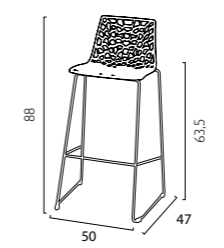

DIMENSIONI | DIMENSIONS (cm)

LOGISTICA | LOGISTIC

		PESO | WEIGHT (kg)
PZ. CARTONE | PCS. BOX	4	POLICARBONATO | POLYCARBONATE: 6,1 HIGHMOPP | HIGHMOPP : 5,7
CARTONI PALLET | CARTON BOXES PALLET	10	
DIM. CARTONE | BOX SIZE (cm)	57 x 52 x 77 h	
PZ. PALLET | PCS. PALLET	40	
MISURE PALLET | PALLET DIM. (cm)	104 x 120 x 221 h	
PZ. BILICO | PCS. TRUCK	1.040	
PZ. 40' CTR | PCS. 40' CTN	840