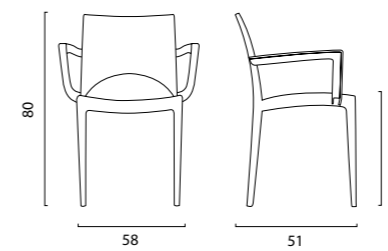

DIMENSIONI | DIMENSIONS (cm)