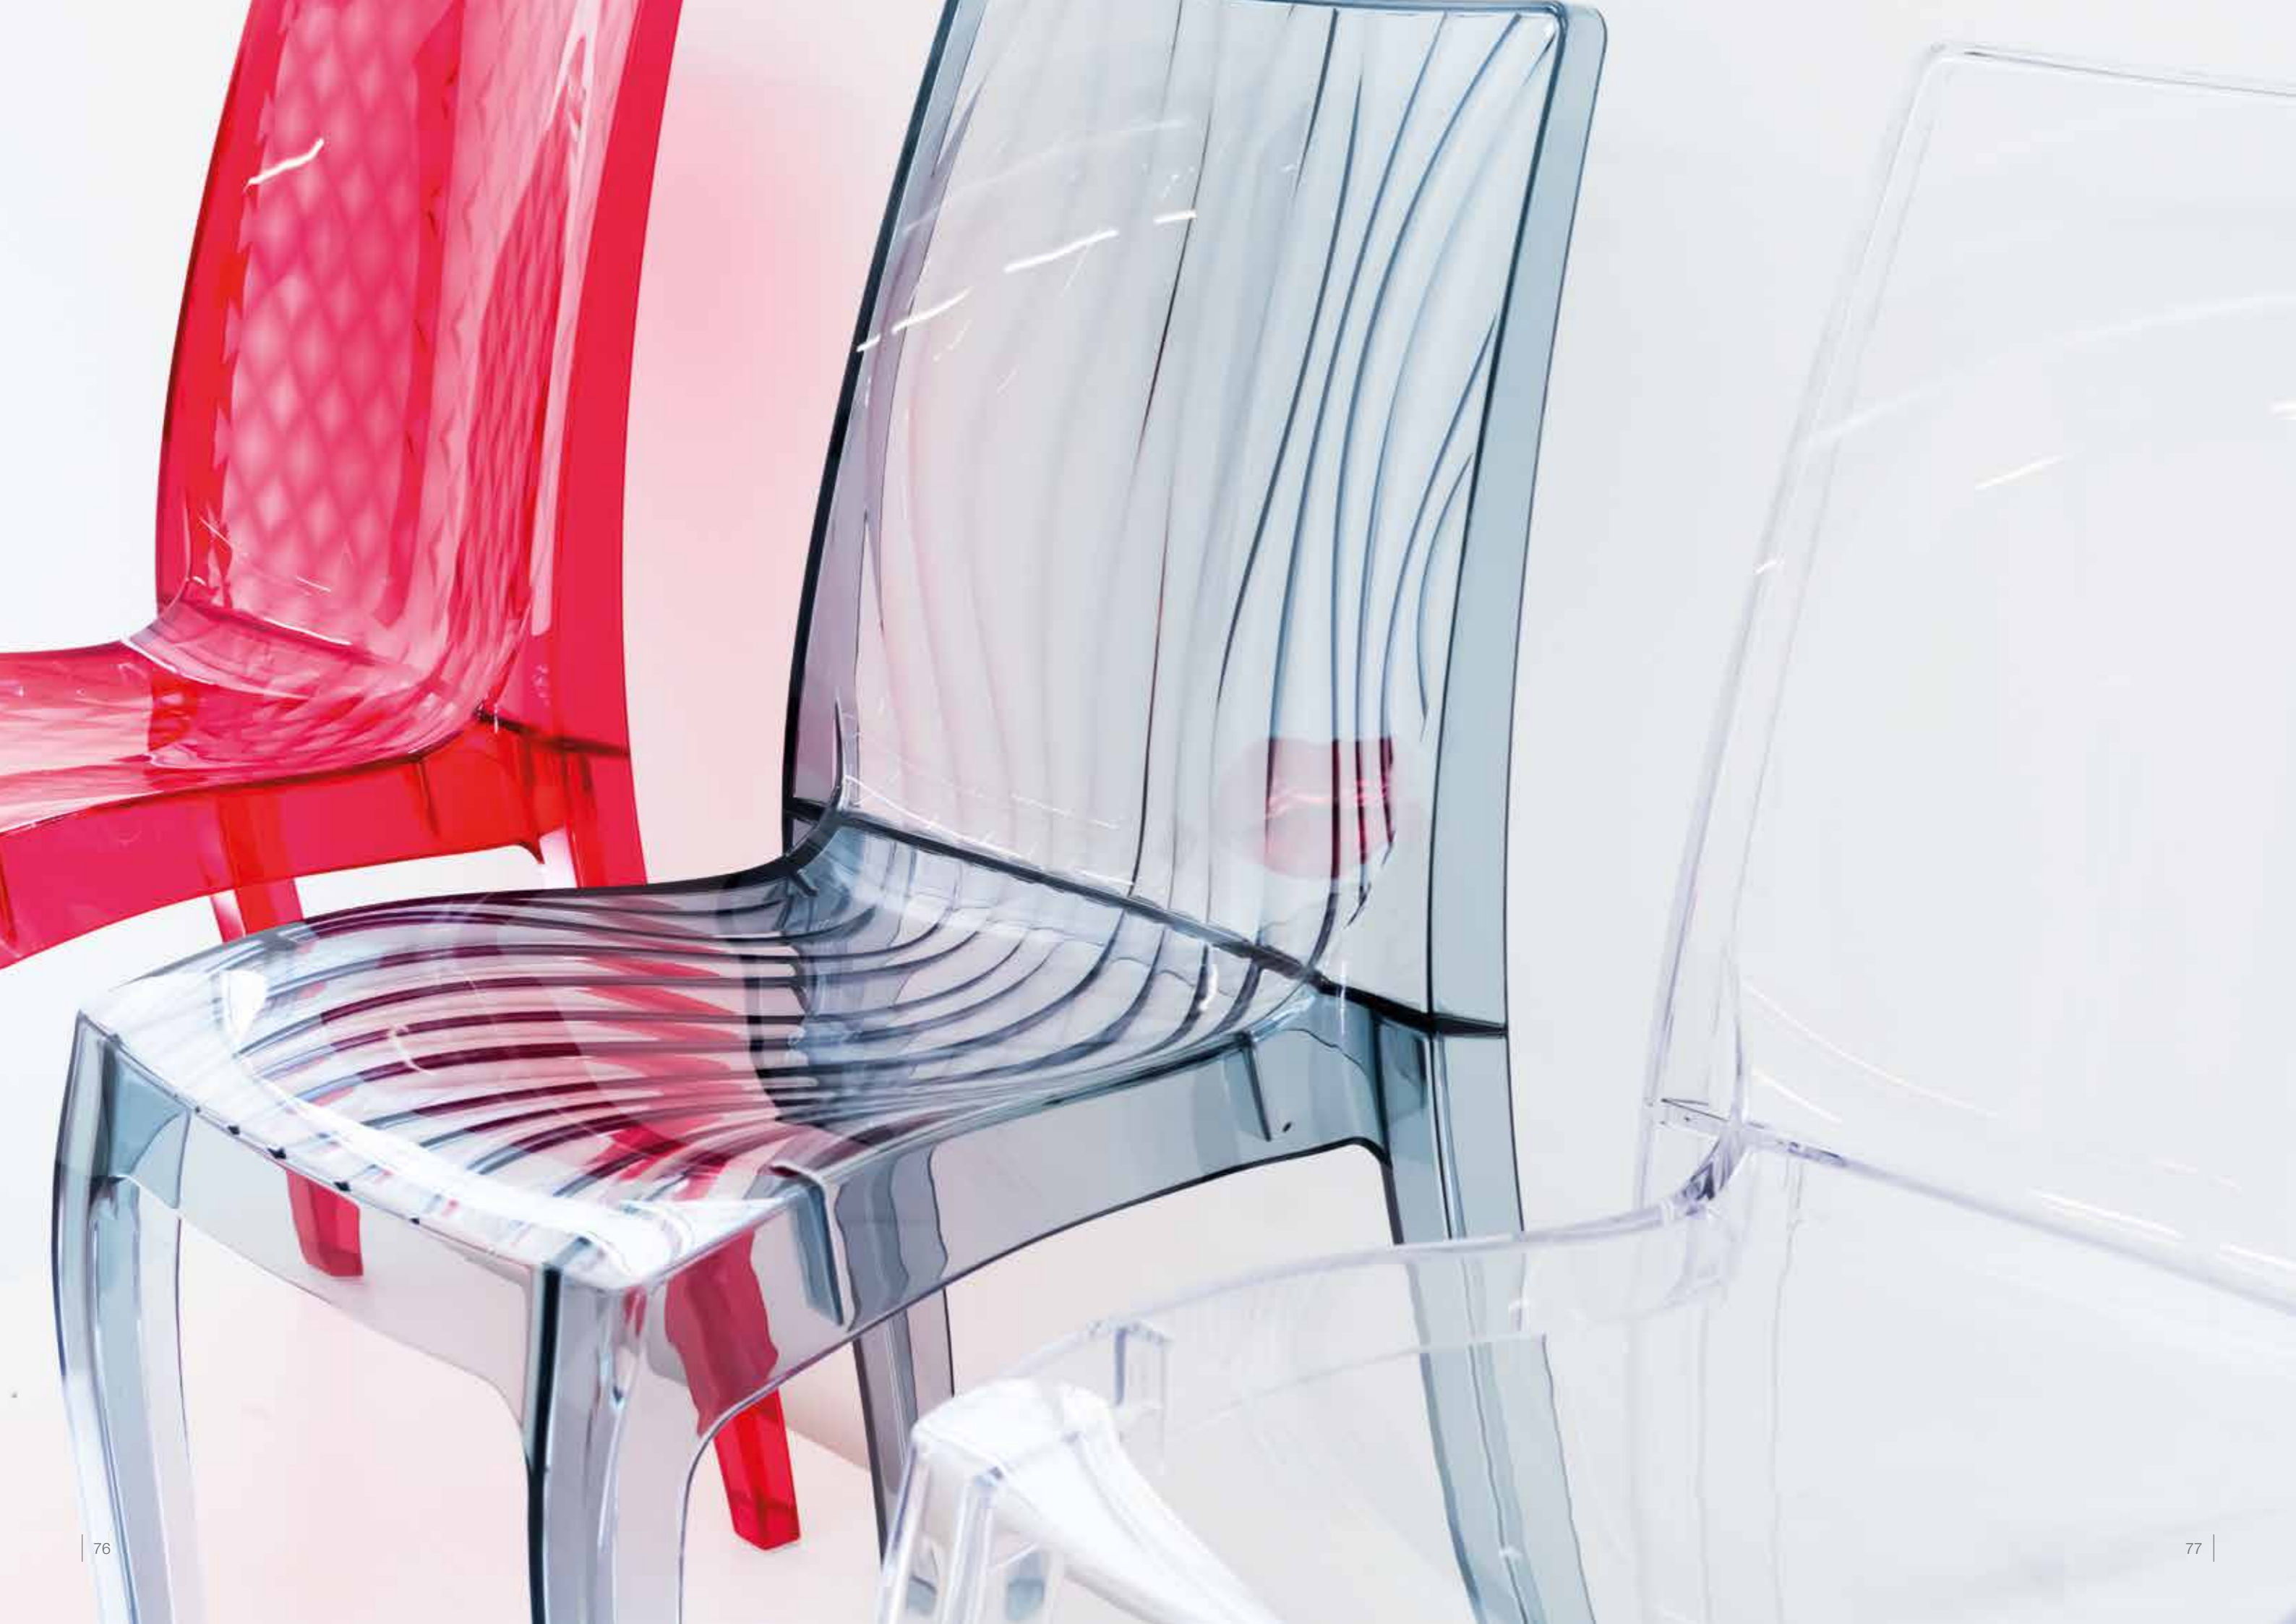

Cristal Light

Sedia in policarbonato | Polycarbonate chair

COLORI | COLORS

SEDIA CRISTAL LIGHT IN POLICARBONATO TRASPARENTE.
CRISTAL LIGHT TRANSPARENT POLYCARBONATE CHAIR.

COLORI COLORS	CODICE ITEM CODE	COD. EAN EAN CODE
 TRASPARENTE CRISTAL CLEAR	S6326TR	8.005.465.941.334
 ROSSO RUBINO RUBY RED	S6326TRRR	8.005.465.941.341
 FUMÈ SMOKED GREY	S6326TRYL	8.005.465.941.358