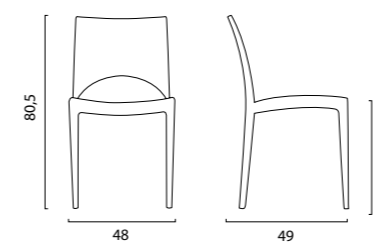

DIMENSIONI | DIMENSIONS (cm)