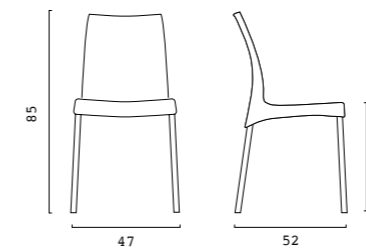

DIMENSIONI | DIMENSIONS (cm)