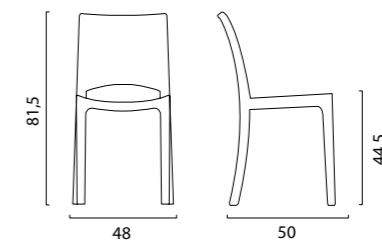

B-Side

Sedia in policarbonato | Polycarbonate chair

COLORI | COLORS

SEDIA B-SIDE IN POLICARBONATO TRASPARENTE.
B-SIDE TRANSPARENT POLYCARBONATE CHAIR.

COLORI COLORS	CODICE ITEM CODE	COD. EAN EAN CODE
 TRASPARENTE CRISTAL CLEAR	S6315TR	8.005.465.822.589
 ROSSO RUBINO RUBY RED	S6315TRRR	8.005.465.890.434
 FUMÈ SMOKED GREY	S6315TRY	8.005.465.822.817

DIMENSIONI | DIMENSIONS (cm)

IMPILABILE | STACKABLE

LOGISTICA | LOGISTIC

		PESO WEIGHT (kg)
PZ. PALLET PCS. PALLET	18	4,9
MISURE PALLET PALLET DIM. (cm)	93 x 48 x 187 h	
PZ. BILICO PCS. TRUCK	1.260	
PZ. 40' CTR PCS. 40' CTN	1.080	