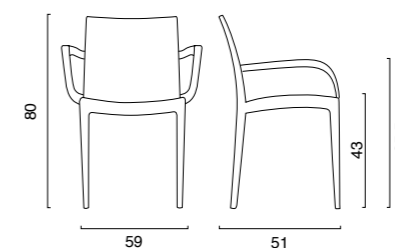

DIMENSIONI | DIMENSIONS (cm)

IMPILABILE | STACKABLE

LOGISTICA | LOGISTIC

		PESO | WEIGHT (kg)
PZ. PALLET | PCS. PALLET	24	4,2
MISURE PALLET | PALLET DIM. (cm)	100 x 60 x 234 h	
PZ. BILICO | PCS. TRUCK	1.392	
PZ. 40' CTR | PCS. 40' CTN	1.104