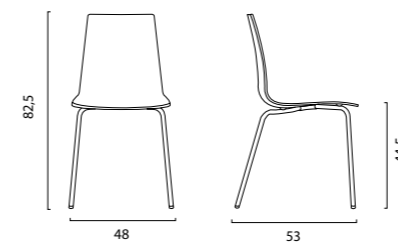

DIMENSIONI | DIMENSIONS (cm)