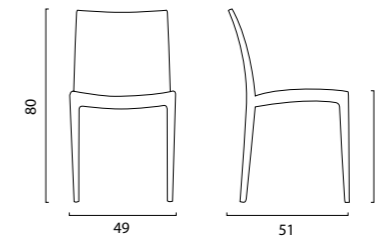

DIMENSIONI | DIMENSIONS (cm)

IMPILABILE | STACKABLE