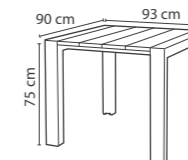

DIMENSIONI | DIMENSIONS (cm)

LOGISTICA | LOGISTIC

		PESO | WEIGHT (kg)
PZ. CARTONE | PCS. BOX	1	16,3
CARTONI PALLET | CARTON BOXES PALLET	6	
DIM. CARTONE | BOX SIZE (cm)	83,5 x 105,5 x 17 h	
PZ. PALLET | PCS. PALLET	6	
MISURE PALLET | PALLET DIM. (cm)	83,5 x 105,5 x 116 h	
PZ. BILICO | PCS. TRUCK	384	
PZ. 40' CTR | PCS. 40' CTN	336