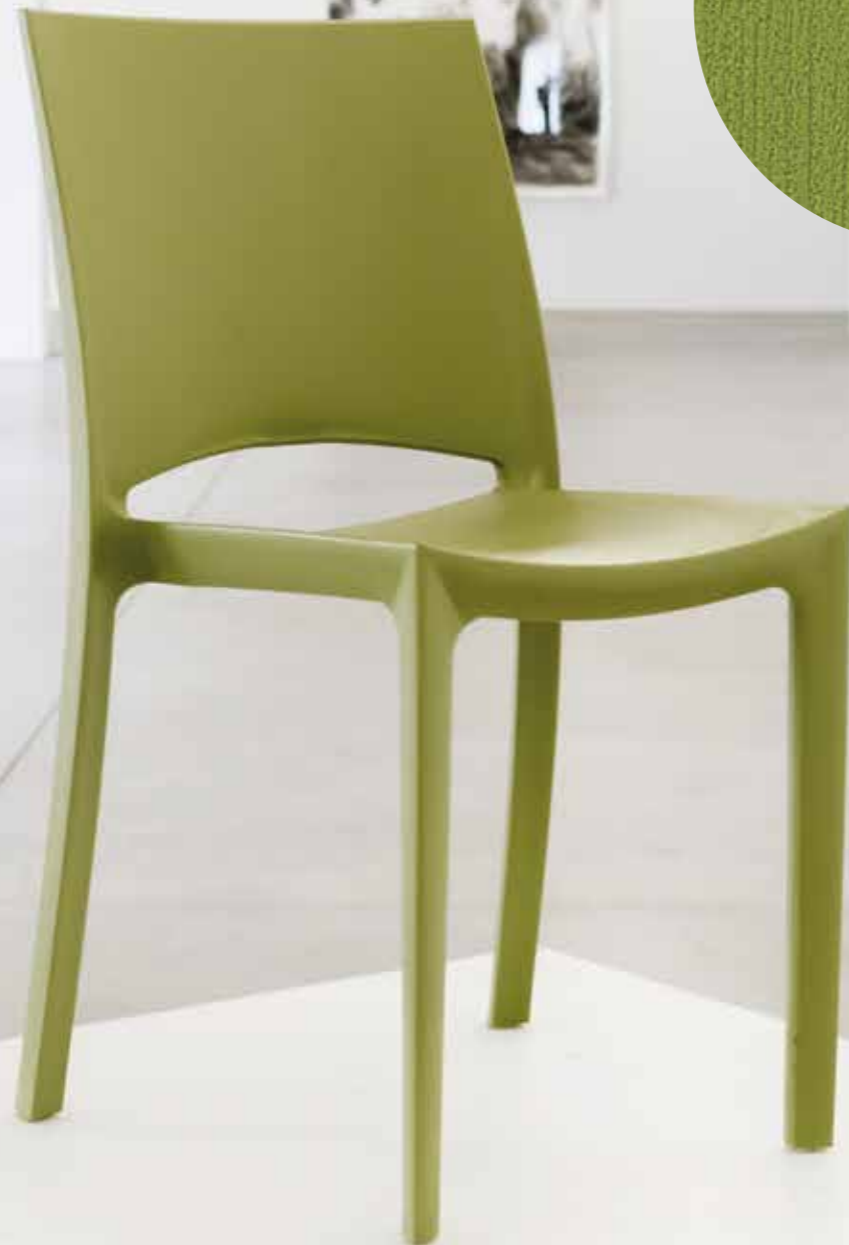

Woody

Sedia in polipropilene
Polypropylene chair

SEDIA WOODY IN POLIPROPILENE POLYPROPYLENE CHAIR WOODY

COLORI | COLORS

COLORI COLORS	CODICE ITEM CODE	COD. EAN EAN CODE	COLORI COLORS	CODICE ITEM CODE	COD. EAN EAN CODE
 ROSSO BORDEAUX BORDEAUX RED	S6015BD	8.005.465.967.907	 BLU AVIO AVIO BLUE	S6015BA	8.005.465.967.891
 VERDE ANICE ANISE GREEN	S6015VA	8.005.465.967.938	 GIALLO SENAPE YELLOW MUSTARD	S6015SP	8.005.465.967.921
 MOKA MOKA	S6015MK	8.005.465.967.914	 ANTRACITE ANTHRACITE	S6015Y	8.005.465.967.877
 BIANCO WHITE	S6015B	8.005.465.967.884			