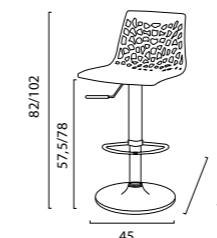

DIMENSIONI | DIMENSIONS (cm)

LOGISTICA | LOGISTIC

		PESO WEIGHT (kg)
PZ. CARTONE PCS. BOX	4	5,1
CARTONI PALLET CARTON BOXES PALLET	8	
DIM. CARTONE BOX SIZE (cm)	59 x 55,5 x 50 h	
PZ. PALLET PCS. PALLET	32	
MISURE PALLET PALLET DIM. (cm)	120 x 111 x 117 h	
PZ. BILICO PCS. TRUCK	1.536	
PZ. 40' CTR PCS. 40' CTN	1.280	

Spider

Spider

Sgabello base a gas | Barstool gas lift system

SGABELLO SPIDER BAR ELEVABILE con seduta in policarbonato o HIGHMOPP® e base cromata.
Sistema di elevazione a gas. Articolo da montare.
 ADJUSTABLE SPIDER BARSTOOL with polycarbonate HIGHMOPP® seat & chrome plated base.
 Gas lift system. Ready to assemble.

SOLO PER USO INTERNO | ONLY FOR INDOOR USE

DIMENSIONI | DIMENSIONS (cm)

LOGISTICA | LOGISTIC

		PESO WEIGHT (kg)
PZ. CARTONE PCS. BOX	1	POLICARBONATO POLYCARBONATE: 6,8
DIM. CARTONE BOX SIZE (cm)	60 x 40 x 28,5 h	
PZ. PALLET PCS. PALLET	16	HIGHMOPP HIGHMOPP : 6,4
MISURE PALLET PALLET DIM. (cm)	120 x 80 x 127 h	
PZ. BILICO PCS. TRUCK	1.056	
PZ. 40' CTR PCS. 40' CTN	800	