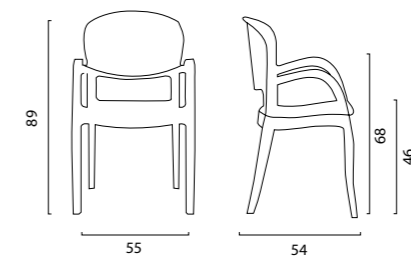

DIMENSIONI | DIMENSIONS (cm)

IMPILABILE | STACKABLE

LOGISTICA | LOGISTIC

		PESO WEIGHT (kg)
PZ. PALLET PCS. PALLET	16	5,3
MISURE PALLET PALLET DIM. (cm)	100 x 48 x 172 h	
PZ. BILICO PCS. TRUCK	1.120	
PZ. 40' CTR PCS. 40' CTN	960	

DIMENSIONI | DIMENSIONS (cm)

IMPILABILE | STACKABLE

LOGISTICA | LOGISTIC

		PESO WEIGHT (kg)
PZ. PALLET PCS. PALLET	20	4,2
MISURE PALLET PALLET DIM. (cm)	113 x 60 x 218 h	
PZ. BILICO PCS. TRUCK	1.160	
PZ. 40' CTR PCS. 40' CTN	920	