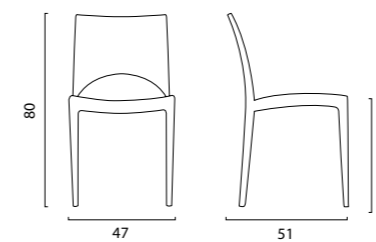

DIMENSIONI | DIMENSIONS (cm)

IMPILABILE | STACKABLE

LOGISTICA | LOGISTIC

		PESO | WEIGHT (kg)
PZ. PALLET | PCS. PALLET	24	3,3
MISURE PALLET | PALLET DIM. (cm)	95 x 47 x 228 h	
PZ. BILICO | PCS. TRUCK	1.800	
PZ. 40' CTR | PCS. 40' CTN	1.440