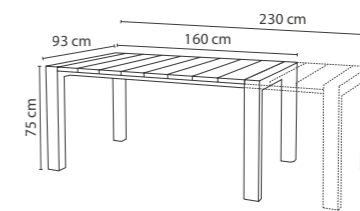

DIMENSIONI | DIMENSIONS (cm)

LOGISTICA | LOGISTIC

		PESO | WEIGHT (kg)
PZ. CARTONE | PCS. BOX	1	33,0
CARTONI PALLET | CARTON BOXES PALLET	4	
DIM. CARTONE | BOX SIZE (cm)	120 x 82,5 x 32 h	
PZ. PALLET | PCS. PALLET	7	
MISURE PALLET | PALLET DIM. (cm)	120 x 80 x 234 h	
PZ. BILICO | PCS. TRUCK	224	
PZ. 40' CTR | PCS. 40' CTN