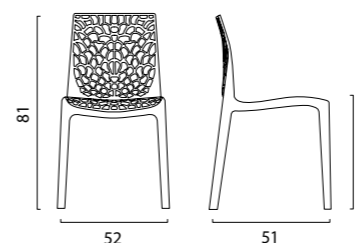

DIMENSIONI | DIMENSIONS (cm)

IMPILABILE | STACKABLE

LOGISTICA | LOGISTIC

		PESO WEIGHT (kg)
PZ. PALLET PCS. PALLET	16	5,1
MISURE PALLET PALLET DIM. (cm)	100 x 52 x 175 h	
PZ. BILICO PCS. TRUCK	1.088	
PZ. 40' CTR PCS. 40' CTN	960	

Gruvyer

Sedia in polipropilene | Polypropylene chair

COLORI | COLORS

COLORI COLORS	CODICE ITEM CODE	COD. EAN EAN CODE	COLORI COLORS	CODICE ITEM CODE	COD. EAN EAN CODE
ARANCIO ORANGE	S6316A	8.005.465.822.602	GRIGIO PERLA PEARL GREY	S6316GP	8.005.465.966.412
BIANCO WHITE	S6316B	8.005.465.822.626	JUTA JUTE	S6316J	8.005.465.966.405
ROSSO RED	S6316R	8.005.465.890.335	ANTRACITE ANTHRACITE	S6316Y	8.005.465.890.328
MOKA MOKA	S6316MK	8.005.465.822.718	BLU PETROLIO PETROL BLUE	S6316BP	8.005.465.971.843
BLU AVIO AVIO BLUE	S6316BA	8.005.465.966.764	BLU TEMPESTA STORM BLUE	S6316BT	8.005.465.971.850
GIALLO YELLOW	S6316GB	8.005.465.966.771	NERO BLACK	S6316N	8.005.465.970.297
VERDE ANICE ANISE GREEN	S6316VA	8.005.465.966.399	ALTRI COLORI SU RICHIESTA DIFFERENT COLORS ON DEMAND		

DIMENSIONI | DIMENSIONS (cm)

IMPILABILE | STACKABLE

LOGISTICA | LOGISTIC

		PESO WEIGHT (kg)
PZ. PALLET PCS. PALLET	22	3,8
MISURE PALLET PALLET DIM. (cm)	100 x 52 x 210 h	
PZ. BILICO PCS. TRUCK	1.496	
PZ. 40' CTR PCS. 40' CTN	1.320	