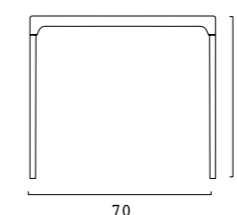

DIMENSIONI | DIMENSIONS (cm)

LOGISTICA | LOGISTIC

		PESO | WEIGHT (kg)
PZ. PALLET | PCS. PALLET	35	4,1
MISURE PALLET | PALLET DIM. (cm)	103 x 103 x 231 h	
PZ. BILICO | PCS. TRUCK	910	
PZ. 40' CTR | PCS. 40' CTN	770