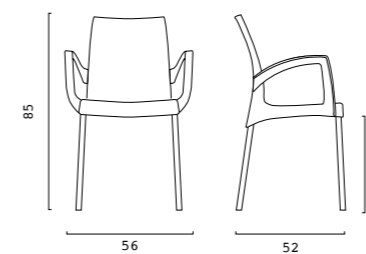

DIMENSIONI | DIMENSIONS (cm)