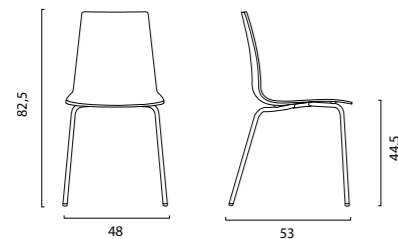

SEDIA LOLLIPOP IN POLICARBONATO O IN HIGHMOPP®.
Gambe in acciaio cromato d. 18x2 mm. Articolo da montare.
LOLLIPOP POLYCARBONATE OR HIGHMOPP® CHAIR.
Chromed steel (d. 18x2 mm.) chair. Ready to assemble.

COLORI | COLORS

COLORI | COLORS	COD. | ITEM COD.	COD. EAN | EAN COD.	COLORI | COLORS	COD. | ITEM COD.	COD. EAN | EAN COD.
TRASPARENTE CRISTAL CLEAR	S3343TR	8.005.465.891.097	HIGHMOPP® GLOSSY JUTE SOLID GLOSSY JUTE	S3343J	8.005.465.964.920
ROSSO RUBINO TRASP. TRANSP. RUBY RED	S3343TRRR	8.005.465.891.110	HIGHMOPP® GLOSSY BORDEAUX RED SOLI. GLOS. BORDEAUX RED	S3343BD	8.005.465.961.639
FUMÈ TRASP. TRANSP. SMOKED GREY	S3343TRY	8.005.465.891.134	HIGHMOPP® SOLID GLOSSY MOKA SOLID GLOSSY MOKA	S3343MK	8.005.465.967.013
HIGHMOPP® BIANCO LUCIDO SOLID GLOSSY WHITE	S3343B	8.005.465.961.400	HIGHMOPP® SOLID GLOSSY BLACK SOLID GLOSSY BLACK	S3343N	8.005.465.961.417
HIGHMOPP® GRIGIO PERLA LUCIDO GLOSSY PEARL GREY	S3343GP	8.005.465.967.006	SOLO PER USO INTERNO | ONLY FOR INDOOR USE		

DIMENSIONI | DIMENSIONS (cm)