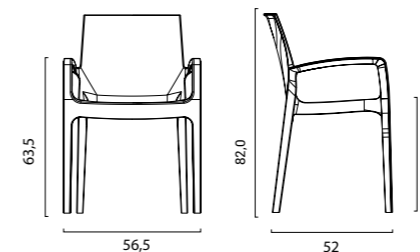

DIMENSIONI | DIMENSIONS (cm)