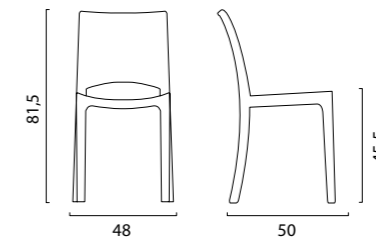

DIMENSIONI | DIMENSIONS (cm)

IMPILABILE | STACKABLE

LOGISTICA | LOGISTIC

		PESO WEIGHT (kg)
PZ. PALLET PCS. PALLET	18	4,9
MISURE PALLET PALLET DIM. (cm)	93 x 48 x 187 h	
PZ. BILICO PCS. TRUCK	1.260	
PZ. 40' CTR PCS. 40' CTN	1.080	

Little Rock

Sedia in policarbonato | Polycarbonate chair

SEDIA LITTLE ROCK IN POLICARBONATO TRASPARENTE.
LITTLE ROCK TRANSPARENT POLYCARBONATE CHAIR.

COLORI | COLORS

COLORI COLORS	CODICE ITEM CODE	COD. EAN EAN CODE
 TRASPARENTE CRISTAL CLEAR	S6325TR	8.005.465.968.249
 ROSSO RUBINO RUBY RED	S6325TRRR	8.005.465.968.263
 MARRONE CHIARO LIGHT BROWN	S6325TRMAL	8.005.465.968.300
 FUMÈ SMOKED GREY	S6325TRY	8.005.465.968.256

DIMENSIONI | DIMENSIONS (cm)

IMPILABILE | STACKABLE

LOGISTICA | LOGISTIC

		PESO WEIGHT (kg)
PZ. PALLET PCS. PALLET	18	5,0
MISURE PALLET PALLET DIM. (cm)	93 x 48 x 187 h	
PZ. BILICO PCS. TRUCK	1.260	
PZ. 40' CTR PCS. 40' CTN	1.080	