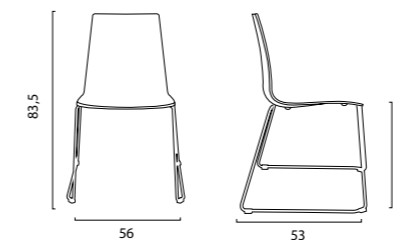

DIMENSIONI | DIMENSIONS (cm)