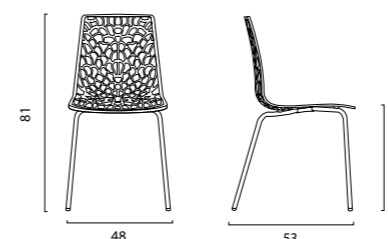

DIMENSIONI | DIMENSIONS (cm)