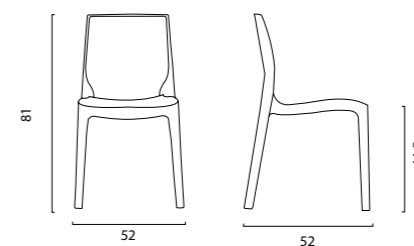

DIMENSIONI | DIMENSIONS (cm)

IMPILABILE | STACKABLE

LOGISTICA | LOGISTIC

		PESO WEIGHT (kg)
PZ. PALLET PCS. PALLET	18	5,0
MISURE PALLET PALLET DIM. (cm)	93 x 48 x 187 h	
PZ. BILICO PCS. TRUCK	1.260	
PZ. 40' CTR PCS. 40' CTN	1.080	

Femme Fatale

Sedia in policarbonato | Polycarbonate chair

SEDIA FEMME FATALE IN POLICARBONATO TRASPARENTE.
FEMME FATALE TRANSPARENT POLYCARBONATE CHAIR.

COLORI | COLORS

COLORI COLORS	CODICE ITEM CODE	COD. EAN EAN CODE
 TRASPARENTE CRISTAL CLEAR	S6317TR	8.005.465.890.946
 ROSSO RUBINO RUBY RED	S6317TRRR	8.005.465.890.960
 FUMÈ SMOKED GREY	S6317TRY	8.005.465.890.984

DIMENSIONI | DIMENSIONS (cm)

IMPILABILE | STACKABLE

LOGISTICA | LOGISTIC

		PESO WEIGHT (kg)
PZ. PALLET PCS. PALLET	16	5,3
MISURE PALLET PALLET DIM. (cm)	100 x 48 x 172 h	
PZ. BILICO PCS. TRUCK	1.120	
PZ. 40' CTR PCS. 40' CTN	960	