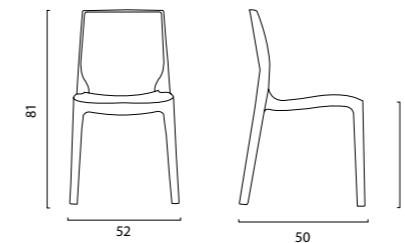

DIMENSIONI | DIMENSIONS (cm)

IMPILABILE | STACKABLE

LOGISTICA | LOGISTIC

		PESO | WEIGHT (kg)
PZ. PALLET | PCS. PALLET	18	3,7
MISURE PALLET | PALLET DIM. (cm)	94 x 49 x 192 h	
PZ. BILICO | PCS. TRUCK	1.296	
PZ. 40' CTR | PCS. 40' CTN	1.062