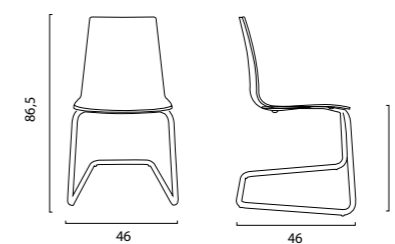

DIMENSIONI | DIMENSIONS (cm)

LOGISTICA | LOGISTIC

		PESO | WEIGHT (kg)
PZ. CARTONE | PCS. BOX	4	6,1
CARTONI PALLET | CARTON BOXES PALLET	8	
DIM. CARTONE | BOX SIZE (cm)	59 x 55,5 x 50 h	
PZ. PALLET | PCS. PALLET	32	
MISURE PALLET | PALLET DIM. (cm)	120 x 111 x 117 h	
PZ. BILICO | PCS. TRUCK	1.536	
PZ. 40' CTR | PCS. 40' CTN	1.280