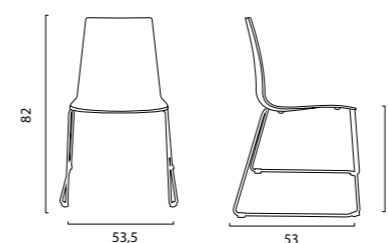

DIMENSIONI | DIMENSIONS (cm)