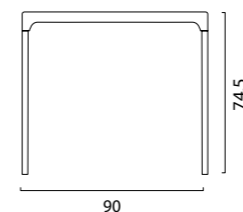

DIMENSIONI | DIMENSIONS (cm)

LOGISTICA | LOGISTIC

			PESO | WEIGHT (kg)
PZ. PALLET | PCS. PALLET	12		8,3
MISURE PALLET | PALLET DIM. (cm)	90 x 90 x 122 h		
PZ. BILICO | PCS. TRUCK	720		
PZ. 40' CTR | PCS. 40' CTN	624