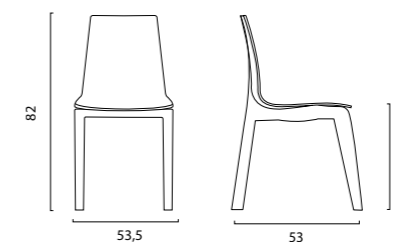

DIMENSIONI | DIMENSIONS (cm)

LOGISTICA | LOGISTIC

		PESO | WEIGHT (kg)
CARTONI PALLET | CARTON BOXES PALLET	4	POLICARBONATO | POLYCARBONATE: 6,4
N. CARTONI PALLET | N. BOXES PALLET	8	
DIM. CARTONE | BOX SIZE (cm)	59 x 55,5 x 50 h	
PZ. PALLET | PCS. PALLET	32	
MISURE PALLET | PALLET DIM. (cm)	120 x 111 x 117 h	
PZ. BILICO | PCS. TRUCK	1.536	HIGHMOPP | HIGHMOPP : 5,4
PZ. 40' CTR | PCS. 40' CTN	1.280