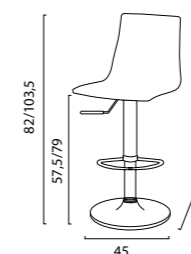

DIMENSIONI | DIMENSIONS (cm)

LOGISTICA | LOGISTIC

		PESO | WEIGHT (kg)
PZ. CARTONE | PCS. BOX	1	6,8
DIM. CARTONE | BOX SIZE (cm)	60 x 40 x 28,5 h	
PZ. PALLET | PCS. PALLET	16	
MISURE PALLET | PALLET DIM. (cm)	120 x 80 x 126 h	
PZ. BILICO | PCS. TRUCK	1.056	
PZ. 40' CTR | PCS. 40' CTN	800