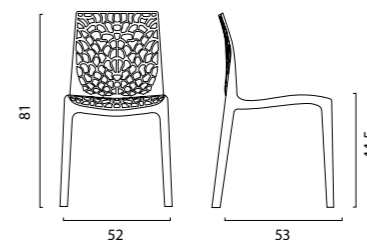

Gruvyer

Sedia in policarbonato trasparente
Transparent polycarbonate chair

SEDIA GRUYER POLICARBONATO POLYCARBONATE CHAIR GRUYER

COLORI | COLORS

COLORI COLORS	CODICE ITEM CODE	COD. EAN EAN CODE
 TRASPARENTE CRISTAL CLEAR	S6316TR	8.005.465.822.725
 ROSSO RUBINO RUBY RED	S6316TRRR	8.005.465.890.342
 FUMÈ SMOKED GREY	S6316TRY	8.005.465.890.472
 MARRONE BROWN	S6316TRMA	8.005.465.890.458

DIMENSIONI | DIMENSIONS (cm)

IMPILABILE | STACKABLE

LOGISTICA | LOGISTIC

		PESO WEIGHT (kg)
PZ. PALLET PCS. PALLET	16	5,1
MISURE PALLET PALLET DIM. (cm)	100 x 52 x 175 h	
PZ. BILICO PCS. TRUCK	1.088	
PZ. 40' CTR PCS. 40' CTN	960	