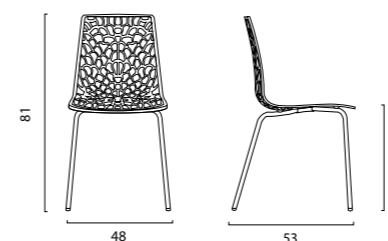

DIMENSIONI | DIMENSIONS (cm)