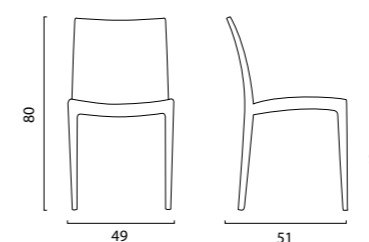

DIMENSIONI | DIMENSIONS (cm)

IMPILABILE | STACKABLE

LOGISTICA | LOGISTIC

		PESO | WEIGHT (kg)
PZ. PALLET | PCS. PALLET	24	3,6
MISURE PALLET | PALLET DIM. (cm)	91 x 48 x 224 h	
PZ. BILICO | PCS. TRUCK	1.920	
PZ. 40' CTR | PCS. 40' CTN	1.440