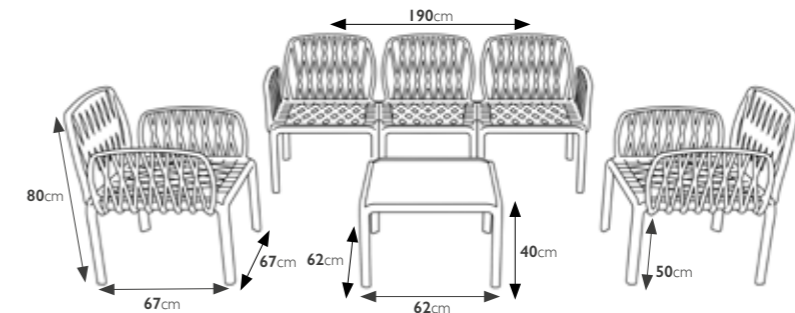

DIMENSIONI | DIMENSIONS (cm)

LOGISTICA | LOGISTIC

* La seduta è 50 cm se porta il cuscino | Seat 50 cm with cushion

		PESO | WEIGHT (kg)
PZ. CARTONE | PCS. BOX	1	55
DIM. CARTONE | BOX SIZE (cm)	138 x 80 x 60 h	
N. CARTONI PALLET | N. BOXES PALLET	4	
PZ. PALLET | PCS. PALLET	4	
MISURE PALLET | PALLET DIM. (cm)	138 x 80 x 254 h	
PZ. BILICO | PCS. TRUCK	112	
PZ. 40' CTR | PCS. 40' CTN	92