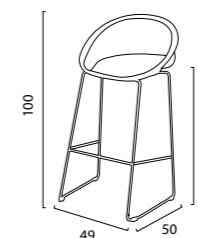

DIMENSIONI | DIMENSIONS (cm)

LOGISTICA | LOGISTIC

		PESO | WEIGHT (kg)
PZ. CARTONE | PCS. BOX	4	6,9
CARTONI PALLET | CARTON BOXES PALLET	10	
DIM. CARTONE | BOX SIZE (cm)	57 x 52 x 77 h	
PZ. PALLET | PCS. PALLET	40	
MISURE PALLET | PALLET DIM. (cm)	104 x 120 x 221 h	
PZ. BILICO | PCS. TRUCK	1.040	
PZ. 40' CTR | PCS. 40' CTN	840