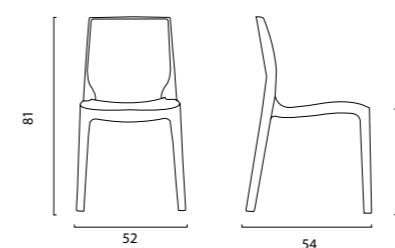

DIMENSIONI | DIMENSIONS (cm)