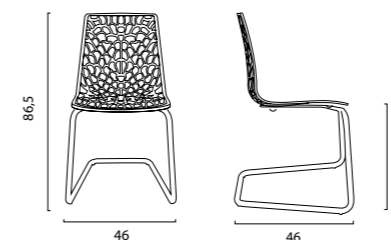

DIMENSIONI | DIMENSIONS (cm)

LOGISTICA | LOGISTIC

		PESO | WEIGHT (kg)
PZ. CARTONE | PCS. BOX	4	5,1
CARTONI PALLET | CARTON BOXES PALLET	8	
DIM. CARTONE | BOX SIZE (cm)	59 x 55,5 x 50 h	
PZ. PALLET | PCS. PALLET	32	
MISURE PALLET | PALLET DIM. (cm)	120 x 111 x 117 h	
PZ. BILICO | PCS. TRUCK	1.536	
PZ. 40' CTR | PCS. 40' CTN	1.280