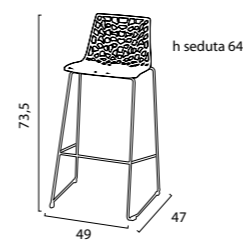

DIMENSIONI | DIMENSIONS (cm)

LOGISTICA | LOGISTIC

		PESO | WEIGHT (kg)
PZ. CARTONE | PCS. BOX	4	POLICARBONATO | POLYCARBONATE: 5,8 HIGHMOPP | HIGHMOPP : 5,5
CARTONI PALLET | CARTON BOXES PALLET	10	
DIM. CARTONE | BOX SIZE (cm)	57 x 52 x 77 h	
PZ. PALLET | PCS. PALLET	40	
MISURE PALLET | PALLET DIM. (cm)	104 x 120 x 221 h	
PZ. BILICO | PCS. TRUCK	1.040	
PZ. 40' CTR | PCS. 40' CTN	840