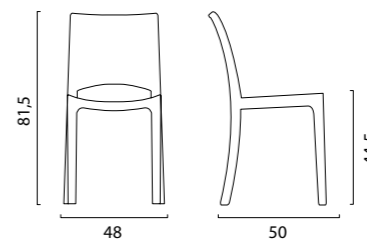

DIMENSIONI | DIMENSIONS (cm)

IMPILABILE | STACKABLE

LOGISTICA | LOGISTIC

		PESO WEIGHT (kg)
PZ. PALLET PCS. PALLET	18	4,9
MISURE PALLET PALLET DIM. (cm)	93 x 48 x 187 h	
PZ. BILICO PCS. TRUCK	1.260	
PZ. 40' CTR PCS. 40' CTN	1.080	

DIMENSIONI | DIMENSIONS (cm)

IMPILABILE | STACKABLE

LOGISTICA | LOGISTIC

		PESO WEIGHT (kg)
PZ. PALLET PCS. PALLET	18	5,0
MISURE PALLET PALLET DIM. (cm)	93 x 48 x 187 h	
PZ. BILICO PCS. TRUCK	1.260	
PZ. 40' CTR PCS. 40' CTN	1.080	

Nilo

Sedia in policarbonato | Polycarbonate chair

SEDIA NILO IN POLICARBONATO TRASPARENTE.
NILO TRANSPARENT POLYCARBONATE CHAIR.

COLORI | COLORS

COLORI COLORS	CODICE ITEM CODE	COD. EAN EAN CODE
 TRASPARENTE CRISTAL CLEAR	S6335TR	8.005.465.969.093
 ROSSO RUBINO RUBY RED	S6335TRRR	8.005.465.969.123
 MARRONE CHIARO LIGHT BROWN	S6335TRMAL	8.005.465.969.116
 FUMÈ CHIARO LIGHT SMOKED GREY	S6335TRY	8.005.465.969.109