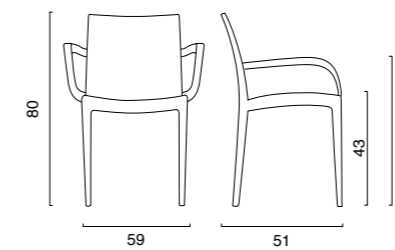

DIMENSIONI | DIMENSIONS (cm)

IMPILABILE | STACKABLE

LOGISTICA | LOGISTIC

		PESO | WEIGHT (kg)
PZ. PALLET | PCS. PALLET	24	3,8
MISURE PALLET | PALLET DIM. (cm)	100 x 60 x 234 h	
PZ. BILICO | PCS. TRUCK	1.392	
PZ. 40' CTR | PCS. 40' CTN	1.104