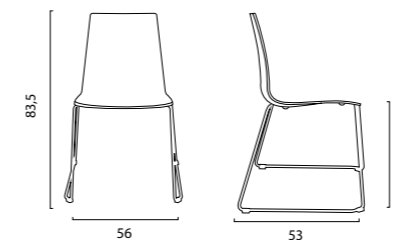

DIMENSIONI | DIMENSIONS (cm)