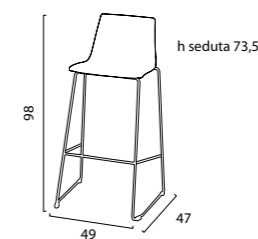

DIMENSIONI | DIMENSIONS (cm)

LOGISTICA | LOGISTIC

		PESO | WEIGHT (kg)
PZ. CARTONE | PCS. BOX	4	6,1
CARTONI PALLET | CARTON BOXES PALLET	10	
DIM. CARTONE | BOX SIZE (cm)	57 x 52 x 77 h	
PZ. PALLET | PCS. PALLET	40	
MISURE PALLET | PALLET DIM. (cm)	104 x 120 x 221 h	
PZ. BILICO | PCS. TRUCK	1.040	
PZ. 40' CTR | PCS. 40' CTN	840