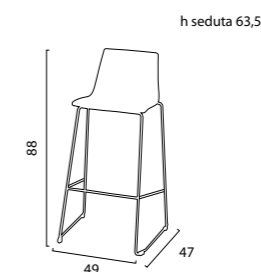

DIMENSIONI | DIMENSIONS (cm)

LOGISTICA | LOGISTIC

IMBALLO CARTONE | CARTON BOX	PESO | WEIGHT (kg)
PZ. CARTONE | PCS. BOX	5,9
DIM. CARTONE | BOX SIZE (cm)	
N. CARTONI PALLET | N. BOXES PALLET	
PZ. PALLET | PCS. PALLET	
MISURE PALLET | PALLET DIM. (cm)	
PZ. BILICO | PCS. TRUCK	
PZ. 40' CTR | PCS. 40' CTN