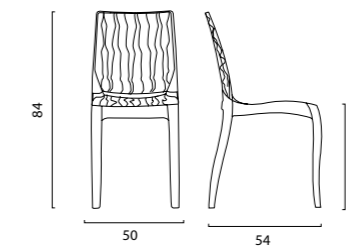

DIMENSIONI | DIMENSIONS (cm)

IMPILABILE | STACKABLE

LOGISTICA | LOGISTIC

		PESO WEIGHT (kg)
PZ. PALLET PCS. PALLET	18	3,6
MISURE PALLET PALLET DIM. (cm)	105 x 50 x 198 h	
PZ. BILICO PCS. TRUCK	1.260	
PZ. 40' CTR PCS. 40' CTN	1.080	

Dune

Sedia in policarbonato | Polycarbonate chair

SEDIA DUNE IN POLICARBONATO TRASPARENTE.
DUNE TRANSPARENT POLYCARBONATE CHAIR.

COLORI | COLORS

COLORI COLORS	CODICE ITEM CODE	COD. EAN EAN CODE
 TRASPARENTE CRISTAL CLEAR	S6327TR	8.005.465.941.389
 MARRONE CHIARO LIGHT BROWN	S6327TRMAL	8.005.465.941.396
 FUMÈ SMOKED GREY	S6327TRYL	8.005.465.941.433