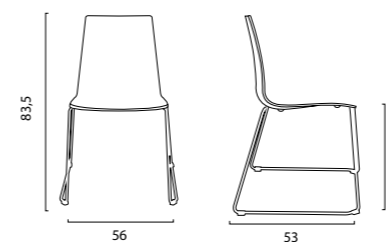

DIMENSIONI | DIMENSIONS (cm)