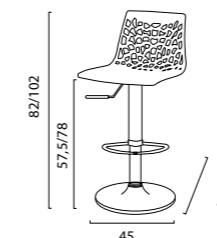

SOLO PER USO INTERNO | ONLY FOR INDOOR USE

DIMENSIONI | DIMENSIONS (cm)

LOGISTICA | LOGISTIC

		PESO WEIGHT (kg)
PZ. CARTONE PCS. BOX	1	POLICARBONATO POLYCARBONATE: 6,8
DIM. CARTONE BOX SIZE (cm)	60 x 40 x 28,5 h	
PZ. PALLET PCS. PALLET	16	HIGHMOPP HIGHMOPP : 6,4
MISURE PALLET PALLET DIM. (cm)	120 x 80 x 127 h	
PZ. BILICO PCS. TRUCK	1.056	
PZ. 40' CTR PCS. 40' CTN	800	

Spider

Sgabello base a gas | Barstool gas lift system

SGABELLO SPIDER BAR ELEVABILE
 con seduta in policarbonato o HIGHMOPP® e base nera.
Sistema di elevazione a gas. Articolo da montare.
 ADJUSTABLE SPIDER BARSTOOL
 with polycarbonate HIGHMOPP® seat & black base.
 Gas lift system. Ready to assemble.

SOLO PER USO INTERNO | ONLY FOR INDOOR USE

DIMENSIONI | DIMENSIONS (cm)

LOGISTICA | LOGISTIC

		PESO WEIGHT (kg)
PZ. CARTONE PCS. BOX	1	POLICARBONATO POLYCARBONATE: 6,8 HIGHMOPP HIGHMOPP : 6,4
DIM. CARTONE BOX SIZE (cm)	60 x 40 x 28,5 h	
PZ. PALLET PCS. PALLET	16	
MISURE PALLET PALLET DIM. (cm)	120 x 80 x 127 h	
PZ. BILICO PCS. TRUCK	1.056	
PZ. 40' CTR PCS. 40' CTN	800	