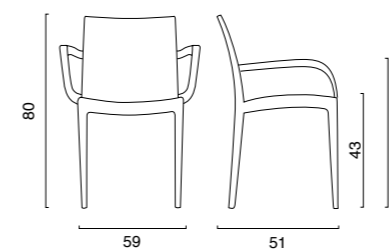

DIMENSIONI | DIMENSIONS (cm)

IMPILABILE | STACKABLE

LOGISTICA | LOGISTIC

		PESO WEIGHT (kg)
PZ. PALLET PCS. PALLET	24	4,1
MISURE PALLET PALLET DIM. (cm)	100 x 60 x 234 h	
PZ. BILICO PCS. TRUCK	1.392	
PZ. 40' CTR PCS. 40' CTN	1.104	