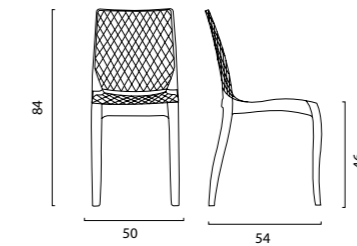

DIMENSIONI | DIMENSIONS (cm)

IMPILABILE | STACKABLE

LOGISTICA | LOGISTIC

		PESO WEIGHT (kg)
PZ. PALLET PCS. PALLET	18	3,6
MISURE PALLET PALLET DIM. (cm)	105 x 50 x 198 h	
PZ. BILICO PCS. TRUCK	1.260	
PZ. 40' CTR PCS. 40' CTN	1.080	

Hypnotic

Sedia in policarbonato | Polycarbonate chair

SEDIA HYPNOTIC IN POLICARBONATO TRASPARENTE.
HYPNOTIC TRANSPARENT POLYCARBONATE CHAIR.

COLORI | COLORS

COLORI COLORS	CODICE ITEM CODE	COD. EAN EAN CODE
 TRASPARENTE CRISTAL CLEAR	S6319TR	8.005.465.891.561
 ROSSO RUBINO RUBY RED	S6319TRRR	8.005.465.891.592
 FUMÈ SMOKED GREY	S6319TRYL	8.005.465.891.622

DIMENSIONI | DIMENSIONS (cm)

IMPILABILE | STACKABLE

LOGISTICA | LOGISTIC

		PESO WEIGHT (kg)
PZ. PALLET PCS. PALLET	18	3,7
MISURE PALLET PALLET DIM. (cm)	105 x 50 x 198 h	
PZ. BILICO PCS. TRUCK	1.260	
PZ. 40' CTR PCS. 40' CTN	1.080	