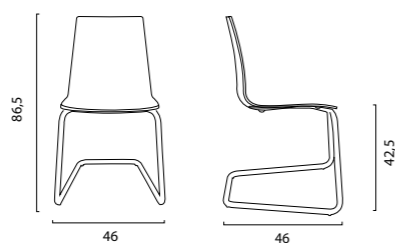

**SEDIA LOLLIPOP IN POLICARBONATO
O IN HIGHMOPP®. Gambe in acciaio
cromato a C, d. 22 mm. Articolo da montare.**
LOLLIPOP POLYCARBONATE
OR HIGHMOPP® CHAIR. Round chromed steel or
HIGHMOPP® C legs (d. 22 mm.). Ready to assemble.

COLORI | COLORS

COLORI | COLORS	COD. | ITEM COD.	COD. EAN | EAN COD.	COLORI | COLORS	COD. | ITEM COD.	COD. EAN | EAN COD.
TRASPARENTE CRISTAL CLEAR	S3363TR	8.005.465.942.430	HIGHMOPP® GLOSSY JUTE SOLID GLOSSY JUTE	S3363J	8.005.465.967.655
ROSSO RUBINO TRASP. TRANSP. RUBY RED	S3363TRRR	8.005.465.942.461	HIGHMOPP® GLOSSY BORDEAUX RED SOLI. GLOS. BORDEAUX RED	S3363BD	8.005.465.967.631
FUMÈ TRASP. TRANSP. SMOKED GREY	S3363TRY	8.005.465.942.478	HIGHMOPP® SOLID GLOSSY MOKA SOLID GLOSSY MOKA	S3363MK	8.005.465.967.662
HIGHMOPP® BIANCO LUCIDO SOLID GLOSSY WHITE	S3363B	8.005.465.967.624	HIGHMOPP® SOLID GLOSSY BLACK SOLID GLOSSY BLACK	S3363N	8.005.465.967.679
HIGHMOPP® GRIGIO PERLA LUCIDO GLOSSY PEARL GREY	S3363GP	8.005.465.967.648	SOLO PER USO INTERNO | ONLY FOR INDOOR USE		

DIMENSIONI | DIMENSIONS (cm)

LOGISTICA | LOGISTIC

		PESO | WEIGHT (kg)
CARTONI PALLET | CARTON BOXES PALLET	4	POLICARBONATO | POLYCARBONATE: 7,0
N. CARTONI PALLET | N. BOXES PALLET	8	
DIM. CARTONE | BOX SIZE (cm)	59 x 55,5 x 50 h	
PZ. PALLET | PCS. PALLET	32	
MISURE PALLET | PALLET DIM. (cm)	120 x 111 x 117 h	
PZ. BILICO | PCS. TRUCK	1.536	HIGHMOPP | HIGHMOPP : 6,0
PZ. 40' CTR | PCS. 40' CTN	1.280	

**SEDIA LOLLIPOP IN POLICARBONATO O IN HIGHMOPP®
CON GAMBE IN LEGNO. Articolo da montare.**
LOLLIPOP POLYCARBONATE OR HIGHMOPP®
CHAIR WITH WOODEN LEGS. Ready to assemble.

COLORI | COLORS

COLORI | COLORS	COD. | ITEM COD.	COD. EAN | EAN COD.	COLORI | COLORS	COD. | ITEM COD.	COD. EAN | EAN COD.
TRASPARENTE CRISTAL CLEAR	S3373TR	8.005.465.942.829	HIGHMOPP® GLOSSY JUTE SOLID GLOSSY JUTE	S3373J	8.005.465.969.185
ROSSO RUBINO TRASP. TRANSP. RUBY RED	S3373TRRR	8.005.465.942.850	HIGHMOPP® GLOSSY BORDEAUX RED SOLI. GLOS. BORDEAUX RED	S3373BD	8.005.465.969.192
FUMÈ TRASP. TRANSP. SMOKED GREY	S3373TRY	8.005.465.942.867	HIGHMOPP® SOLID GLOSSY MOKA SOLID GLOSSY MOKA	S3373MK	8.005.465.969.208
HIGHMOPP® BIANCO LUCIDO SOLID GLOSSY WHITE	S3373B	8.005.465.969.161	HIGHMOPP® SOLID GLOSSY BLACK SOLID GLOSSY BLACK	S3373N	8.005.465.969.215
HIGHMOPP® GRIGIO PERLA LUCIDO GLOSSY PEARL GREY	S3373GP	8.005.465.969.178	SOLO PER USO INTERNO | ONLY FOR INDOOR USE