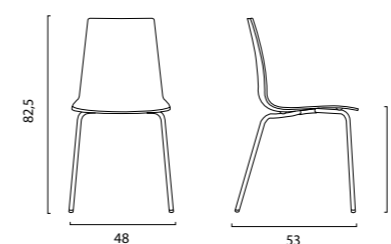

DIMENSIONI | DIMENSIONS (cm)