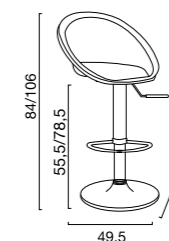

DIMENSIONI | DIMENSIONS (cm)

LOGISTICA | LOGISTIC

		PESO | WEIGHT (kg)
PZ. CARTONE | PCS. BOX	1	7,0
DIM. CARTONE | BOX SIZE (cm)	50,5 x 41 x 50,5 h	
PZ. PALLET | PCS. PALLET	16	
MISURE PALLET | PALLET DIM. (cm)	120 x 82 x 217 h	
PZ. BILICO | PCS. TRUCK	512	
PZ. 40' CTR | PCS. 40' CTN	384