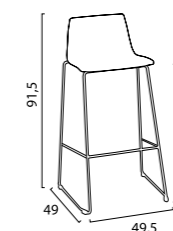

DIMENSIONI | DIMENSIONS (cm)

LOGISTICA | LOGISTIC

		PESO | WEIGHT (kg)
PZ. CARTONE | PCS. BOX	4	6,0
DIM. CARTONE | BOX SIZE (cm)	57 x 52 x 77 h	
PZ. PALLET | PCS. PALLET	40	
MISURE PALLET | PALLET DIM. (cm)	104 x 120 x 221 h	
PZ. BILICO | PCS. TRUCK	1.040	
PZ. 40' CTR | PCS. 40' CTN	840