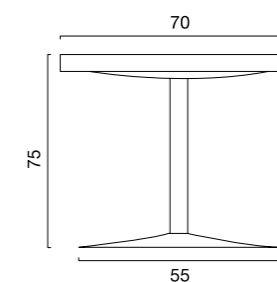

DIMENSIONI | DIMENSIONS (cm)

LOGISTICA | LOGISTIC

		PESO | WEIGHT (kg)
PZ. PALLET | PCS. PALLET	12	19,9
MISURE PALLET | PALLET DIM. (cm)	120 x 80 x 240 h	
PZ. BILICO | PCS. TRUCK	396	
PZ. 40' CTR | PCS. 40' CTN	288