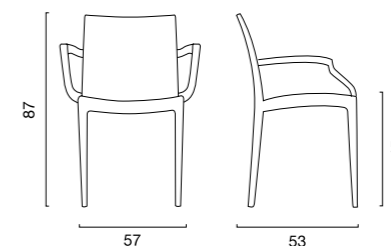

DIMENSIONI | DIMENSIONS (cm)

IMPILABILE | STACKABLE