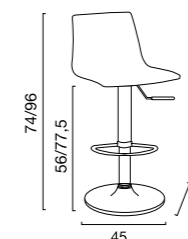

DIMENSIONI | DIMENSIONS (cm)

LOGISTICA | LOGISTIC

		PESO | WEIGHT (kg)
PZ. CARTONE | PCS. BOX	1	6,7
DIM. CARTONE | BOX SIZE (cm)	60 x 48 x 28,5 h	
PZ. PALLET | PCS. PALLET	16	
MISURE PALLET | PALLET DIM. (cm)	120 x 80 x 126 h	
PZ. BILICO | PCS. TRUCK	1.056	
PZ. 40' CTR | PCS. 40' CTN	800