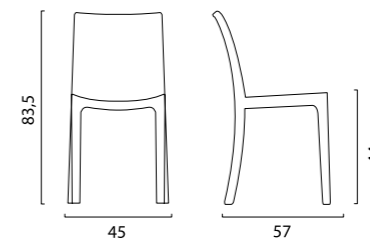

DIMENSIONI | DIMENSIONS (cm)

IMPILABILE | STACKABLE