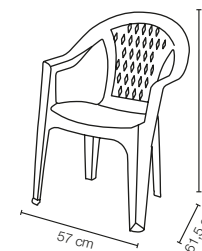

COLORI | COLORS

	COLORI COLORS	CODICE ITEM CODE	COD. EAN EAN CODE
	BIANCO WHITE	S6810B	8.005.465.056.168
	VERDE GREEN	S6810V	8.005.465.810.944

DIMENSIONI | DIMENSIONS (cm)

LOGISTICA | LOGISTIC

		PESO WEIGHT (kg)
PZ. PALLET PCS. PALLET	14	12,00
MISURE PALLET PALLET DIM. (cm)	200 x 80 x 225 h	
PZ. BILICO PCS. TRUCK	266	
PZ. 40' CTR PCS. 40' CTN	196	

DIMENSIONI | DIMENSIONS (cm)

LOGISTICA | LOGISTIC

	PESO WEIGHT (kg)
PZ. PALLET PCS. PALLET	140 (4x35)
MISURE PALLET PALLET DIM. (cm)	120 x 110 x 240 h
PZ. BILICO PCS. TRUCK	3.080
PZ. 40' CTR PCS. 40' CTN	2.800
	2,10