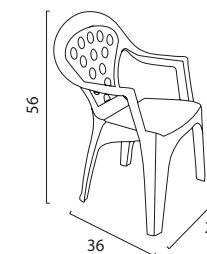

DIMENSIONI | DIMENSIONS (cm)

LOGISTICA | LOGISTIC

		PESO WEIGHT (kg)
PZ. PALLET PCS. PALLET	39	5,00
MISURE PALLET PALLET DIM. (cm)	120 x 80 x 230 h	
PZ. BILICO PCS. TRUCK	1.258	
PZ. 40' CTR PCS. 40' CTN	925	

Baby Lulù

Baby Lulù

Sedia in polipropilene
Polypropylene chair

BABY LULÙ SEDIA IN POLIPROPILENE BABY LULÙ POLYPROPYLENE CHAIR

COLORI | COLORS

	COLORI COLORS	CODICE ITEM CODE	COD. EAN EAN CODE
	BIANCO WHITE	291	8.003.572.002.917
	GIALLO YELLOW	293	8.003.572.002.986
	VERDE APPLE GREEN	295	8.003.572.002.986
	AZZURRO BLUE	296	8.003.572.002.986
	ARANCIONE ORANGE	297	8.003.572.002.986
	MIX COLOR MIX COLOR	298	8.003.572.002.986

DIMENSIONI | DIMENSIONS (cm)

LOGISTICA | LOGISTIC

	PESO WEIGHT (kg)
PZ. PALLET PCS. PALLET	540 (9x60)
MISURE PALLET PALLET DIM. (cm)	100 x 110 x 235 h
PZ. BILICO PCS. TRUCK	12.960
PZ. 40' CTR PCS. 40' CTN	10.800