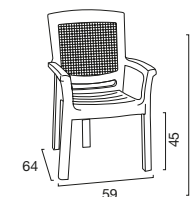

DIMENSIONI | DIMENSIONS (cm)

IMPILABILE | STACKABLE

LOGISTICA | LOGISTIC

	PESO WEIGHT (kg)
PZ. PALLET PCS. PALLET 22	3,80
MISURE PALLET PALLET DIM. (cm) 105 x 60 x 243 h	
PZ. BILICO PCS. TRUCK 1.056	
PZ. 40' CTR PCS. 40' CTN 880	

DIMENSIONI | DIMENSIONS (cm)

IMPILABILE | STACKABLE

LOGISTICA | LOGISTIC

	PESO WEIGHT (kg)
PZ. PALLET PCS. PALLET 22	3,80
MISURE PALLET PALLET DIM. (cm) 60 x 105 x 243 h	
PZ. BILICO PCS. TRUCK 1.056	
PZ. 40' CTR PCS. 40' CTN 880	

DIMENSIONI | DIMENSIONS (cm)

IMPILABILE | STACKABLE

LOGISTICA | LOGISTIC

	PESO WEIGHT (kg)
PZ. PALLET PCS. PALLET	34
MISURE PALLET PALLET DIM. (cm)	60 x 85 x 245 h
PZ. BILICO PCS. TRUCK	2.176
PZ. 40' CTR PCS. 40' CTN	1.836
	2,70