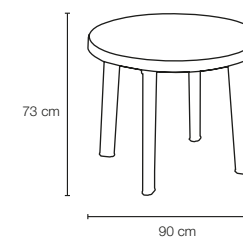

DIMENSIONI | DIMENSIONS (cm)

LOGISTICA | LOGISTIC

		PESO WEIGHT (kg)
PZ. PALLET PCS. PALLET	140 (4x35)	2,10
MISURE PALLET PALLET DIM. (cm)	116 x 110 x 240 h	
PZ. BILICO PCS. TRUCK	3.080	
PZ. 40' CTR PCS. 40' CTN	2.800	

DIMENSIONI | DIMENSIONS (cm)

LOGISTICA | LOGISTIC

		PESO WEIGHT (kg)
PZ. PALLET PCS. PALLET	108 (4x27)	2,85
MISURE PALLET PALLET DIM. (cm)	116 x 110 x 250 h	
PZ. BILICO PCS. TRUCK	2.376	
PZ. 40' CTR PCS. 40' CTN	2.160	

Sestri

Tavolo
Table

TAVOLO SESTRI DIAMETRO 90 IN POLIPROPILENE SESTRI TABLE DIAMETER 90 IN POLYPROPYLENE

COLORI | COLORS

	COLORI COLORS	CODICE ITEM CODE	COD. EAN EAN CODE
	BIANCO WHITE	131	8.003.572.000.043
	VERDE GREEN	132	8.003.572.000.371
	ANTRACITE ANTHRACITE	130Y	8.005.465.965.675

DIMENSIONI | DIMENSIONS (cm)

LOGISTICA | LOGISTIC

	PESO WEIGHT (kg)
PZ. PALLET PCS. PALLET	33
MISURE PALLET PALLET DIM. (cm)	120 x 90 x 230 h
PZ. BILICO PCS. TRUCK	990
PZ. 40' CTR PCS. 40' CTN	924
	5,20