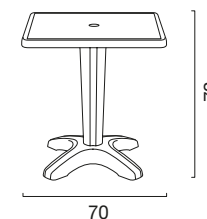

DIMENSIONI | DIMENSIONS (cm)

IMPILABILE | STACKABLE

LOGISTICA | LOGISTIC

	PESO WEIGHT (kg)
PZ. PALLET PCS. PALLET 34	2,50
MISURE PALLET PALLET DIM. (cm) 60 x 85 x 245 h	
PZ. BILICO PCS. TRUCK 2.176	
PZ. 40' CTR PCS. 40' CTN 1.836	

DIMENSIONI | DIMENSIONS (cm)

IMPILABILE | STACKABLE

LOGISTICA | LOGISTIC

	PESO WEIGHT (kg)
PZ. PALLET PCS. PALLET 34	2,90
MISURE PALLET PALLET DIM. (cm) 60 x 85 x 245 h	
PZ. BILICO PCS. TRUCK 2.176	
PZ. 40' CTR PCS. 40' CTN 1.836	

Zavor 70x70

Tavolo in polipropilene
Polypropylene table

**TAVOLO ZAVOR 70X70 QUADRATO IN POLIPROPILENE
CON RIPIANO RIBALTABILE E LA GAMBA ZAVORRABILE.**
SQUARE TABLE ZAVOR 70X70 IN POLYPROPYLENE WITH
TIP-TOP AND THE LEG CAN BE FILLED WITH A BALLAST.

DIMENSIONI | DIMENSIONS (cm)

LOGISTICA | LOGISTIC

	PESO WEIGHT (kg)
PZ. CARTONE PCS. BOX	1
DIM. CARTONE BOX SIZE (cm)	59,5 x 30 x 56 h
PZ. PALLET PCS. PALLET	15
MISURE PALLET PALLET DIM. (cm)	120 x 80 x 236 h
PZ. BILICO PCS. TRUCK	495
PZ. 40' CTR PCS. 40' CTN	375
	5,20