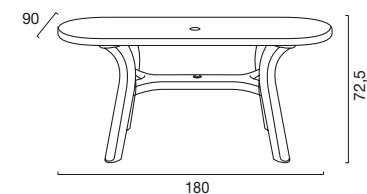

DIMENSIONI | DIMENSIONS (cm)

LOGISTICA | LOGISTIC

	PESO WEIGHT (kg)
PZ. PALLET PCS. PALLET	8
MISURE PALLET PALLET DIM. (cm)	141 x 86 x 116 h
PZ. BILICO PCS. TRUCK	400
PZ. 40' CTR PCS. 40' CTN	352
	11.80

DIMENSIONI | DIMENSIONS (cm)

LOGISTICA | LOGISTIC

	PESO WEIGHT (kg)
PZ. PALLET PCS. PALLET	8
MISURE PALLET PALLET DIM. (cm)	180 x 90 x 118 h
PZ. BILICO PCS. TRUCK	224
PZ. 40' CTR PCS. 40' CTN	208
	13,70