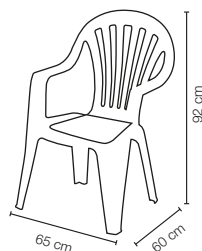

DIMENSIONI | DIMENSIONS (cm)

LOGISTICA | LOGISTIC

		PESO WEIGHT (kg)
PZ. PALLET PCS. PALLET	108 (4x27)	2,85
MISURE PALLET PALLET DIM. (cm)	116 x 110 x 250 h	
PZ. BILICO PCS. TRUCK	2.376	
PZ. 40' CTR PCS. 40' CTN	2.160	

DIMENSIONI | DIMENSIONS (cm)

LOGISTICA | LOGISTIC

	PESO WEIGHT (kg)
PZ. PALLET PCS. PALLET	33
MISURE PALLET PALLET DIM. (cm)	120 x 90 x 230 h
PZ. BILICO PCS. TRUCK	990
PZ. 40' CTR PCS. 40' CTN	924
	5,20

St. Moritz

Tavolo ovale 140x80
Oval table 140x80

Iseo

Poltrona
Armchair

ISEO POLTRONA MONOBLOCCO IN POLIPROPILENE
COLORI | COLORS ISEO ARMCHAIR WITH LOW BACKSEAT IN POLYPROPYLENE

COLORI COLORS	CODICE ITEM CODE	COD. EAN EAN CODE
 BIANCO WHITE	021	8.003.572.000.111
 VERDE GREEN	022	8.003.572.000.029
 ANTRACITE ANTHRACITE	020Y	8.005.465.964.364

DIMENSIONI | DIMENSIONS (cm)

LOGISTICA | LOGISTIC

	PESO WEIGHT (kg)
PZ. PALLET PCS. PALLET 140 (4x35)	2,90
MISURE PALLET PALLET DIM. (cm) 116 x 110 x 230 h	
PZ. BILICO PCS. TRUCK 3.360	
PZ. 40' CTR PCS. 40' CTN 2.800	