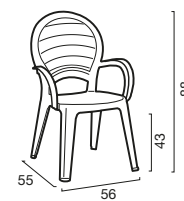

DIMENSIONI | DIMENSIONS (cm)

IMPILABILE | STACKABLE

LOGISTICA | LOGISTIC

	PESO WEIGHT (kg)
PZ. PALLET PCS. PALLET 22	3,80
MISURE PALLET PALLET DIM. (cm) 105 x 60 x 243 h	
PZ. BILICO PCS. TRUCK 1.056	
PZ. 40' CTR PCS. 40' CTN 880	

DIMENSIONI | DIMENSIONS (cm)

IMPILABILE | STACKABLE

LOGISTICA | LOGISTIC

	PESO WEIGHT (kg)
PZ. PALLET PCS. PALLET 22	3,80
MISURE PALLET PALLET DIM. (cm) 60 x 105 x 243 h	
PZ. BILICO PCS. TRUCK 1.056	
PZ. 40' CTR PCS. 40' CTN 880	

DIMENSIONI | DIMENSIONS (cm)

IMPILABILE | STACKABLE

LOGISTICA | LOGISTIC

	PESO WEIGHT (kg)
PZ. PALLET PCS. PALLET	34
MISURE PALLET PALLET DIM. (cm)	60 x 85 x 245 h
PZ. BILICO PCS. TRUCK	2.176
PZ. 40' CTR PCS. 40' CTN	1.836
	2,70

DIMENSIONI | DIMENSIONS (cm)

IMPILABILE | STACKABLE

LOGISTICA | LOGISTIC

	PESO WEIGHT (kg)
PZ. PALLET PCS. PALLET	34
MISURE PALLET PALLET DIM. (cm)	60 x 85 x 245 h
PZ. BILICO PCS. TRUCK	2.176
PZ. 40' CTR PCS. 40' CTN	1.836
	3,10