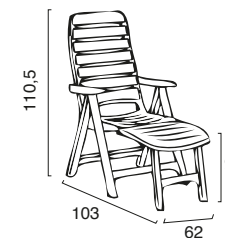

DIMENSIONI | DIMENSIONS (cm)

LOGISTICA | LOGISTIC

	PESO WEIGHT (kg)
PZ. CARTONE PCS. BOX	10
DIM. CARTONE BOX SIZE (cm)	120 x 80 x 104 h
PZ. PALLET PCS. PALLET	20
MISURE PALLET PALLET DIM. (cm)	120 x 80 x 206 h
PZ. BILICO PCS. TRUCK	660
PZ. 40' CTR PCS. 40' CTN	520
	6,00

Premiere

Poltrona in polipropilene
Polypropylene armchair

PREMIERE POLTRONA IN POLIPROPILENE 5 POSIZIONI CON POGGIAPIEDI PREMIERE POLYPROPYLENE 5-POSITIONS ARMCHAIR WITH FOOTREST

COLORI | COLORS

	COLORI COLORS	CODICE ITEM CODE	COD. EAN EAN CODE
	BIANCO WHITE	S6770B	8.005.465.012.591
	VERDE GREEN	S6770V	8.005.465.809.009
	ANTRACITE ANTHRACITE	S6770Y	8.005.465.964.630

DIMENSIONI | DIMENSIONS (cm)

LOGISTICA | LOGISTIC

	PESO WEIGHT (kg)
PZ. CARTONE PCS. BOX	8
DIM. CARTONE BOX SIZE (cm)	120 x 80 x 104 h
PZ. PALLET PCS. PALLET	16
MISURE PALLET PALLET DIM. (cm)	120 x 80 x 206 h
PZ. BILICO PCS. TRUCK	528
PZ. 40' CTR PCS. 40' CTN	416
	7,80