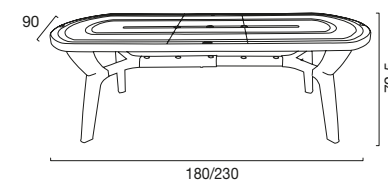

DIMENSIONI | DIMENSIONS (cm)

LOGISTICA | LOGISTIC

	PESO WEIGHT (kg)
PZ. PALLET PCS. PALLET	8
MISURE PALLET PALLET DIM. (cm)	180 x 90 x 118 h
PZ. BILICO PCS. TRUCK	224
PZ. 40' CTR PCS. 40' CTN	208
	13,70

DIMENSIONI | DIMENSIONS (cm)

LOGISTICA | LOGISTIC

	PESO WEIGHT (kg)
PZ. PALLET PCS. PALLET 7	22,30
MISURE PALLET PALLET DIM. (cm) 181 x 91 x 120 h	
PZ. BILICO PCS. TRUCK 196	
PZ. 40' CTR PCS. 40' CTN 218	