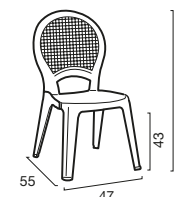

DIMENSIONI | DIMENSIONS (cm)

IMPILABILE | STACKABLE

LOGISTICA | LOGISTIC

	PESO WEIGHT (kg)
PZ. PALLET PCS. PALLET	34
MISURE PALLET PALLET DIM. (cm)	60 x 85 x 245 h
PZ. BILICO PCS. TRUCK	2.176
PZ. 40' CTR PCS. 40' CTN	1.836
	2,70

DIMENSIONI | DIMENSIONS (cm)

IMPILABILE | STACKABLE

LOGISTICA | LOGISTIC

	PESO WEIGHT (kg)
PZ. PALLET PCS. PALLET	34
MISURE PALLET PALLET DIM. (cm)	60 x 85 x 245 h
PZ. BILICO PCS. TRUCK	2.176
PZ. 40' CTR PCS. 40' CTN	1.836
	3,10

DIMENSIONI | DIMENSIONS (cm)

IMPILABILE | STACKABLE

LOGISTICA | LOGISTIC

	PESO WEIGHT (kg)
PZ. PALLET PCS. PALLET 34	2,50
MISURE PALLET PALLET DIM. (cm) 60 x 85 x 245 h	
PZ. BILICO PCS. TRUCK 2.176	
PZ. 40' CTR PCS. 40' CTN 1.836	