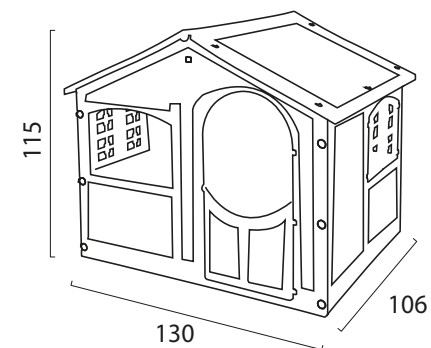

DIMENSIONI | DIMENSIONS (cm)

LOGISTICA | LOGISTIC

		PESO | WEIGHT (kg)
PZ. PALLET | PCS. PALLET	13	22,25
MISURE PALLET | PALLET DIM. (cm)	135 x 117 x 216 h	
PZ. BILICO | PCS. TRUCK	260	
PZ. 40' CTR | PCS. 40' CTN	234