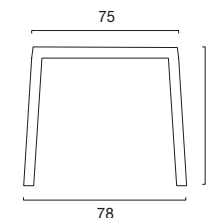

DIMENSIONI | DIMENSIONS (cm)

LOGISTICA | LOGISTIC

	PESO WEIGHT (kg)
PZ. PALLET PCS. PALLET	8
MISURE PALLET PALLET DIM. (cm)	180 x 90 x 118 h
PZ. BILICO PCS. TRUCK	224
PZ. 40' CTR PCS. 40' CTN	208
	13,70

DIMENSIONI | DIMENSIONS (cm)

LOGISTICA | LOGISTIC

	PESO WEIGHT (kg)
PZ. PALLET PCS. PALLET 7	22,30
MISURE PALLET PALLET DIM. (cm) 181 x 91 x 120 h	
PZ. BILICO PCS. TRUCK 196	
PZ. 40' CTR PCS. 40' CTN 218	

Madison Rattan 75x75

Tavolo in polipropilene
Polypropylene table

MADISON RATTAN 75X75
TAVOLO IN POLIPROPILENE QUADRATO IMPILABILE
MADISON RATTAN 75X75
POLYPROPYLENE SQUARE TABLE STACKABLE

COLORI | COLORS

DIMENSIONI | DIMENSIONS (cm)

IMPILABILE | STACKABLE

LOGISTICA | LOGISTIC

	PESO WEIGHT (kg)
PZ. PALLET PCS. PALLET	16
MISURE PALLET PALLET DIM. (cm)	80 x 80 x 218 h
PZ. BILICO PCS. TRUCK	816
PZ. 40' CTR PCS. 40' CTN	448
	6,90