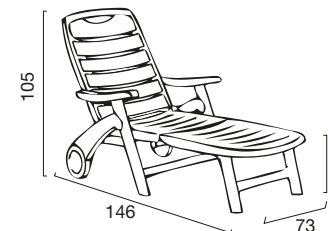

DIMENSIONI | DIMENSIONS (cm)

LOGISTICA | LOGISTIC

	PESO WEIGHT (kg)
PZ. CARTONE PCS. BOX	8
DIM. CARTONE BOX SIZE (cm)	120 x 80 x 104 h
PZ. PALLET PCS. PALLET	16
MISURE PALLET PALLET DIM. (cm)	120 x 80 x 206 h
PZ. BILICO PCS. TRUCK	528
PZ. 40' CTR PCS. 40' CTN	416
	7,80

Premiere

Letino in polipropilene
Polypropylene sunchair

PREMIERE LETTINO IN POLIPROPILENE 5 POSIZIONI PREMIERE POLYPROPYLENE SUNCHAIR 5-POSITIONS

COLORI | COLORS

	COLORI COLORS	CODICE ITEM CODE	COD. EAN EAN CODE
	BIANCO WHITE	S6800B	8.005.465.021.616
	VERDE GREEN	S6800V	8.005.465.049.658
	ANTRACITE ANTHRACITE	S6800Y	8.005.465.010.269

DIMENSIONI | DIMENSIONS (cm)

LOGISTICA | LOGISTIC

	PESO WEIGHT (kg)
PZ. CARTONE PCS. BOX	1
DIM. CARTONE BOX SIZE (cm)	74 x 28 x 106 h
PZ. PALLET PCS. PALLET	15
MISURE PALLET PALLET DIM. (cm)	123 x 110 x 235 h
PZ. BILICO PCS. TRUCK	360
PZ. 40' CTR PCS. 40' CTN	315
	14,40