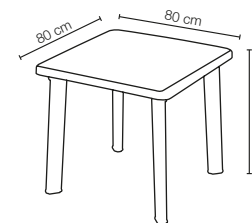

DIMENSIONI | DIMENSIONS (cm)

LOGISTICA | LOGISTIC

	PESO WEIGHT (kg)
PZ. PALLET PCS. PALLET 140 (4x35)	2,90
MISURE PALLET PALLET DIM. (cm) 116 x 110 x 230 h	
PZ. BILICO PCS. TRUCK 3.360	
PZ. 40' CTR PCS. 40' CTN 2.800	

DIMENSIONI | DIMENSIONS (cm)

LOGISTICA | LOGISTIC

	PESO WEIGHT (kg)
PZ. PALLET PCS. PALLET 30	7,30
MISURE PALLET PALLET DIM. (cm) 145 x 85 x 230 h	
PZ. BILICO PCS. TRUCK 750	
PZ. 40' CTR PCS. 40' CTN 660	

DIMENSIONI | DIMENSIONS (cm)

LOGISTICA | LOGISTIC

		PESO WEIGHT (kg)
PZ. PALLET PCS. PALLET	39	5,00
MISURE PALLET PALLET DIM. (cm)	120 x 80 x 230 h	
PZ. BILICO PCS. TRUCK	1.258	
PZ. 40' CTR PCS. 40' CTN	925	