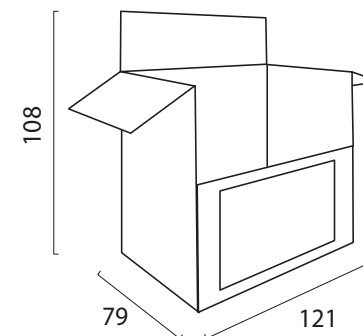

DIMENSIONI | DIMENSIONS (cm)

LOGISTICA | LOGISTIC

	PESO | WEIGHT (kg)
PZ. PALLET | PCS. PALLET 1	101,20
MISURE PALLET | PALLET DIM. (cm) 79 x 121 x 111 h	
PZ. BILICO | PCS. TRUCK 66	
PZ. 40' CTR | PCS. 40' CTN 60