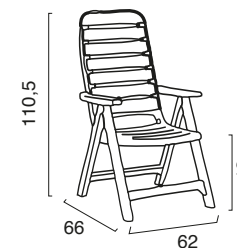

DIMENSIONI | DIMENSIONS (cm)

IMPILABILE | STACKABLE

LOGISTICA | LOGISTIC

	PESO WEIGHT (kg)
PZ. PALLET PCS. PALLET	16
MISURE PALLET PALLET DIM. (cm)	80 x 80 x 218 h
PZ. BILICO PCS. TRUCK	816
PZ. 40' CTR PCS. 40' CTN	448
	6,90

Premiere

Premiere

Poltrona in polipropilene
Polypropylene armchair

PREMIERE POLTRONA IN POLIPROPILENE 5 POSIZIONI PREMIERE POLYPROPYLENE 5-POSITIONS ARMCHAIR

COLORI | COLORS

	COLORI COLORS	CODICE ITEM CODE	COD. EAN EAN CODE
	BIANCO WHITE	S6760B	8.005.465.012.584
	VERDE GREEN	S6760V	8.005.465.006.941
	ANTRACITE* ANTHRACITE	S6760Y	8.005.465.819.534
*SU RICHIESTA ON DEMAND			

DIMENSIONI | DIMENSIONS (cm)

LOGISTICA | LOGISTIC

	PESO WEIGHT (kg)
PZ. CARTONE PCS. BOX	10
DIM. CARTONE BOX SIZE (cm)	120 x 80 x 104 h
PZ. PALLET PCS. PALLET	20
MISURE PALLET PALLET DIM. (cm)	120 x 80 x 206 h
PZ. BILICO PCS. TRUCK	660
PZ. 40' CTR PCS. 40' CTN	520
	6,00