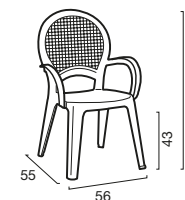

DIMENSIONI | DIMENSIONS (cm)

IMPILABILE | STACKABLE

LOGISTICA | LOGISTIC

	PESO WEIGHT (kg)
PZ. PALLET PCS. PALLET	34
MISURE PALLET PALLET DIM. (cm)	60 x 85 x 245 h
PZ. BILICO PCS. TRUCK	2.176
PZ. 40' CTR PCS. 40' CTN	1.836
	3,10

DIMENSIONI | DIMENSIONS (cm)

IMPILABILE | STACKABLE

LOGISTICA | LOGISTIC

	PESO WEIGHT (kg)
PZ. PALLET PCS. PALLET 34	2,50
MISURE PALLET PALLET DIM. (cm) 60 x 85 x 245 h	
PZ. BILICO PCS. TRUCK 2.176	
PZ. 40' CTR PCS. 40' CTN 1.836	

DIMENSIONI | DIMENSIONS (cm)

IMPILABILE | STACKABLE

LOGISTICA | LOGISTIC

	PESO WEIGHT (kg)
PZ. PALLET PCS. PALLET 34	2,90
MISURE PALLET PALLET DIM. (cm) 60 x 85 x 245 h	
PZ. BILICO PCS. TRUCK 2.176	
PZ. 40' CTR PCS. 40' CTN 1.836	