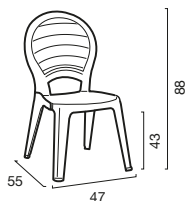

DIMENSIONI | DIMENSIONS (cm)

IMPILABILE | STACKABLE

LOGISTICA | LOGISTIC

	PESO WEIGHT (kg)
PZ. PALLET PCS. PALLET 22	3,80
MISURE PALLET PALLET DIM. (cm) 105 x 60 x 243 h	
PZ. BILICO PCS. TRUCK 1.056	
PZ. 40' CTR PCS. 40' CTN 880	

DIMENSIONI | DIMENSIONS (cm)

IMPILABILE | STACKABLE

LOGISTICA | LOGISTIC

	PESO WEIGHT (kg)
PZ. PALLET PCS. PALLET 22	3,80
MISURE PALLET PALLET DIM. (cm) 60 x 105 x 243 h	
PZ. BILICO PCS. TRUCK 1.056	
PZ. 40' CTR PCS. 40' CTN 880	

DIMENSIONI | DIMENSIONS (cm)

IMPILABILE | STACKABLE

LOGISTICA | LOGISTIC

	PESO WEIGHT (kg)
PZ. PALLET PCS. PALLET	34
MISURE PALLET PALLET DIM. (cm)	60 x 85 x 245 h
PZ. BILICO PCS. TRUCK	2.176
PZ. 40' CTR PCS. 40' CTN	1.836
	2,70

DIMENSIONI | DIMENSIONS (cm)

IMPILABILE | STACKABLE

LOGISTICA | LOGISTIC

	PESO WEIGHT (kg)
PZ. PALLET PCS. PALLET	34
MISURE PALLET PALLET DIM. (cm)	60 x 85 x 245 h
PZ. BILICO PCS. TRUCK	2.176
PZ. 40' CTR PCS. 40' CTN	1.836
	3,10