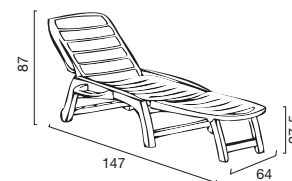

DIMENSIONI | DIMENSIONS (cm)

LOGISTICA | LOGISTIC

	PESO WEIGHT (kg)
PZ. CARTONE PCS. BOX	1
DIM. CARTONE BOX SIZE (cm)	74 x 28 x 106 h
PZ. PALLET PCS. PALLET	15
MISURE PALLET PALLET DIM. (cm)	123 x 110 x 235 h
PZ. BILICO PCS. TRUCK	360
PZ. 40' CTR PCS. 40' CTN	315
	14,40

Cottage

Letino in polipropilene
Polypropylene sunchair

COTTAGE LETTINO IN POLIPROPILENE 3 POSIZIONI COTTAGE POLYPROPYLENE 3-POSITIONS SUNCHAIR

COLORI | COLORS

	COLORI COLORS	CODICE ITEM CODE	COD. EAN EAN CODE
	BIANCO WHITE	S6805B	8.005.465.026.710
	VERDE GREEN	S6805V	8.005.465.042.574
	ANTRACITE* ANTHRACITE	S6805Y	8.005.465.964.685
*SU RICHIESTA ON DEMAND			

DIMENSIONI | DIMENSIONS (cm)

LOGISTICA | LOGISTIC

	PESO WEIGHT (kg)
PZ. PALLET PCS. PALLET	22
MISURE PALLET PALLET DIM. (cm)	120 x 80 x 223 h
PZ. BILICO PCS. TRUCK	682
PZ. 40' CTR PCS. 40' CTN	528
	9,60