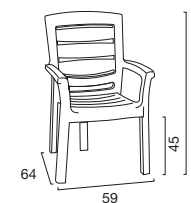

DIMENSIONI | DIMENSIONS (cm)

IMPILABILE | STACKABLE

LOGISTICA | LOGISTIC

	PESO WEIGHT (kg)
PZ. PALLET PCS. PALLET 22	3,80
MISURE PALLET PALLET DIM. (cm) 105 x 60 x 243 h	
PZ. BILICO PCS. TRUCK 1.056	
PZ. 40' CTR PCS. 40' CTN 880	