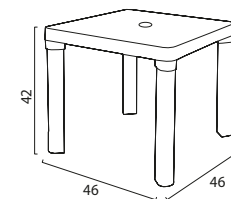

DIMENSIONI | DIMENSIONS (cm)

LOGISTICA | LOGISTIC

	PESO WEIGHT (kg)
PZ. PALLET PCS. PALLET	540 (9x60)
MISURE PALLET PALLET DIM. (cm)	100 x 110 x 235 h
PZ. BILICO PCS. TRUCK	12.960
PZ. 40' CTR PCS. 40' CTN	10.800

DIMENSIONI | DIMENSIONS (cm)

LOGISTICA | LOGISTIC

		PESO WEIGHT (kg)
PZ. PALLET PCS. PALLET	160	1,55
MISURE PALLET PALLET DIM. (cm)	90 x 120 x 230 h	
PZ. BILICO PCS. TRUCK	4.480	
PZ. 40' CTR PCS. 40' CTN	4.140	