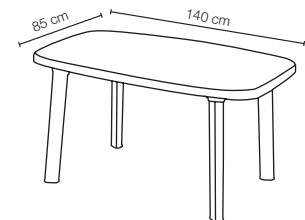

DIMENSIONI | DIMENSIONS (cm)

LOGISTICA | LOGISTIC

	PESO | WEIGHT (kg)
PZ. PALLET | PCS. PALLET 30	7,30
MISURE PALLET | PALLET DIM. (cm) 145 x 85 x 230 h	
PZ. BILICO | PCS. TRUCK 750	
PZ. 40' CTR | PCS. 40' CTN 660